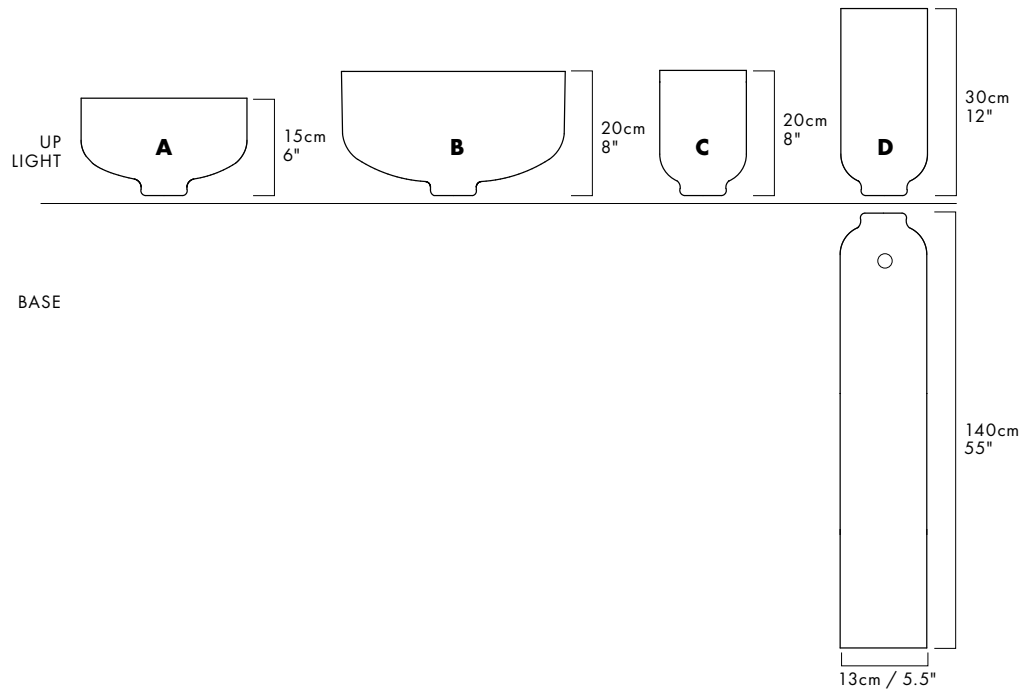

SPOTLIGHT VOLUMES – FLOOR

LUKAS PEET / 2019

SPF-F-C-BK-120 / SPF-F-B-BK-120

DESCRIPTION

Inspired by spotlights, the Spotlight Volumes series is based on four unique shade profiles which combine in various ways. While designed with a modern silhouette, the inspiration is based on a classic shape, giving a timeless air to the fixture.

MATERIALS

- Spun Aluminum Shade
- Billet Dimmer Knob

MANUFACTURED

Canada

DIMENSIONS

Combination Dependant

ELECTRICAL

- 100–240V
- Integral Dimmer Knob

INCLUDED LAMP

- 2700K
- 1 x E26/27 15W

*OPTIONAL 150MM/5" GLASS GLOBE - DOWN 'A' ONLY

*OPTIONAL 200MM/7" GLASS GLOBE - DOWN 'B' ONLY

CERTIFICATIONS

STANDARD FINISHES

INTERIOR FINISH

DECORATIVE FINISHES