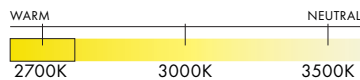

COLOUR TEMPERATURE OPTIONS