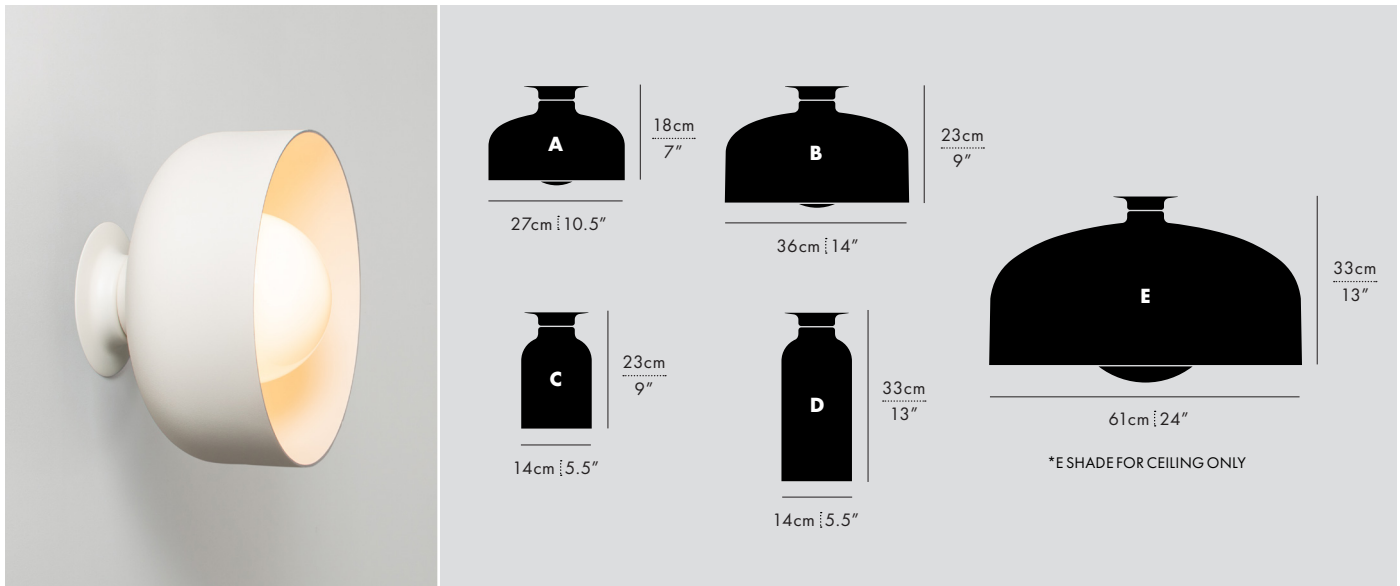

SPOTLIGHT VOLUMES – C/W

CEILING/WALL

MANUFACTURED IN CANADA

LUKAS PEET / 2013

SPC-CW-A-VA-120

DESCRIPTION

Spotlight Volumes Ceiling/Wall is based on five unique shade profiles. They discreetly sculpt the light output in space.

DIMENSIONS

Combination Dependant

TECHNICAL INFORMATION

- Input Voltage:
110–120V, 220–240V
- Lamping:
12W 2700K A19 LED
(E26/E27, max. 12W per socket)
140mm/5.5" Glass Globe for A Shade
175mm/7" Glass Globe for B Shade
300mm/12" Glass Globe for E Shade
- Controls:
Phase dimming