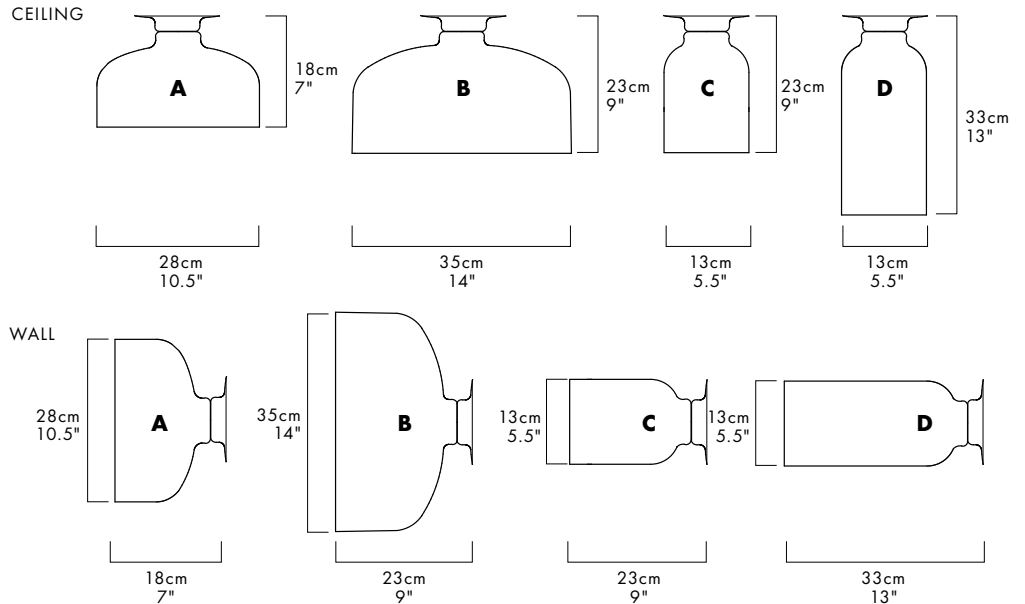

SPOTLIGHT VOLUMES – CEILING/WALL

LUKAS PEET / 2013

SPC-CW-A-AV-120

DESCRIPTION

Inspired by spotlights, the Spotlight Volumes series is based on four unique shade profiles which combine in various ways. While designed with a modern silhouette, the inspiration is based on a classic shape, giving a timeless air to the fixture.

MATERIALS

Spun Aluminum Shade

MANUFACTURED

Canada

DIMENSIONS

Combination Dependant

ELECTRICAL

- 100–240V
- Dimming: ELV

INCLUDED LAMP

- 2700K
- 1 x E26/27 6.5W G25

*OPTIONAL 150MM/5" GLASS GLOBE - DOWN 'A' ONLY

*OPTIONAL 200MM/7" GLASS GLOBE - DOWN 'B' ONLY

CERTIFICATIONS

STANDARD FINISHES

INTERIOR FINISH

DECORATIVE FINISHES