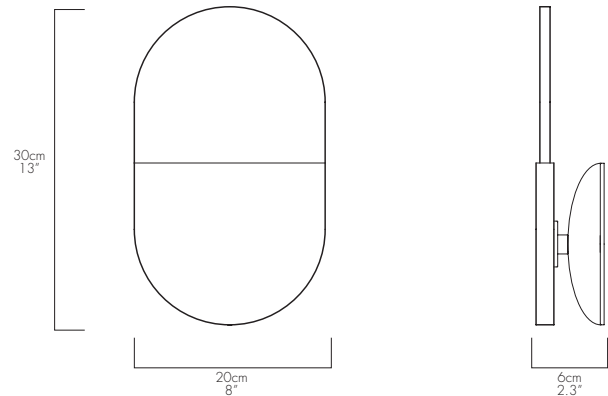

SLAB W20

LUKAS PEET / 2013

SLAB W20 - White Wool

DESCRIPTION

A LED wall light covered in industrial grade felt made from 100% natural Merino wool, available in a variety of colours.

The starting point of the slab light was to create a light fixture that would reduce the acoustic ambient sound in the environment that it is hung in. This is achieved with the dense felt.

Designed to have a large sound absorbing face and contrasted by its minimal 1.5mm thick edge. The fixture has a noticeable but not overwhelming presence.

MOUNTING TYPE

Wall Sconce

MANUFACTURED

Canada

DIMENSIONS

16.5 x 27.5 x 6 cm / 6.5" x 11" x 2.3"

FINISHES

White Wool

'WWH'

Marigold

'GLD'

Grey Wool

'GRY'