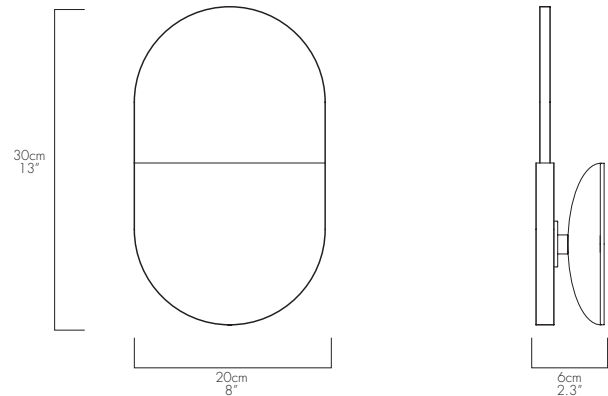

SLAB W20

LUKAS PEET / 2013

SLAB W20 - White Wool

DESCRIPTION

A LED wall light covered in industrial grade felt made from 100% natural Merino wool, available in a variety of colours.

The starting point of the slab light was to create a light fixture that would reduce the acoustic ambient sound in the environment that it is hung in. This is achieved with the dense felt.

Designed to have a large sound absorbing face and contrasted by its minimal 1.5mm thick edge. The fixture has a noticeable but not overwhelming presence.

MOUNTING TYPE

Wall Sconce

MANUFACTURED

Canada

DIMENSIONS

16.5 x 27.5 x 6 cm / 6.5" x 11" x 2.3"

FINISHES

White Wool

Marigold

Grey Wool

Fern Green

Brown Wool

Black Wool