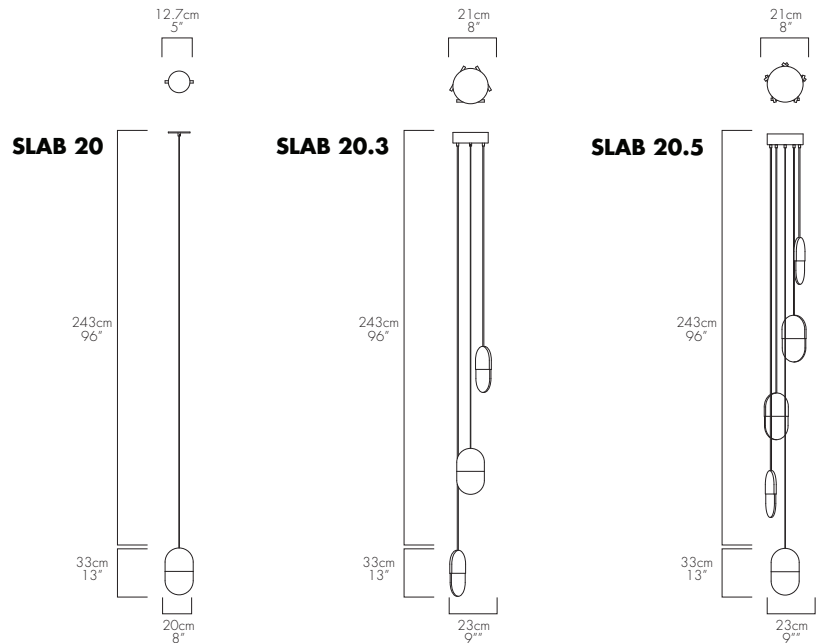

SLAB 20 / 20.3 / 20.5

LUKAS PEET / 2013

SLA-20.3-P-VVV-GRY-012

DESCRIPTION

A LED wall light covered in industrial grade felt made from 100% natural Merino wool, available in a variety of colours.

MOUNTING TYPE

Pendant

MATERIALS

Acrylic
100% Merino Wool Felt

MANUFACTURED

Canada

DIMENSIONS

20 x 33 x 1.5cm / 8"x 13"x 0.6"
Per Piece

FACTORY DROP LENGTH

243cm / 96"

*Custom Length Available Upon Request.

FINISHES

White Wool

Marigold

Grey Wool

Fern Green

Brown Wool