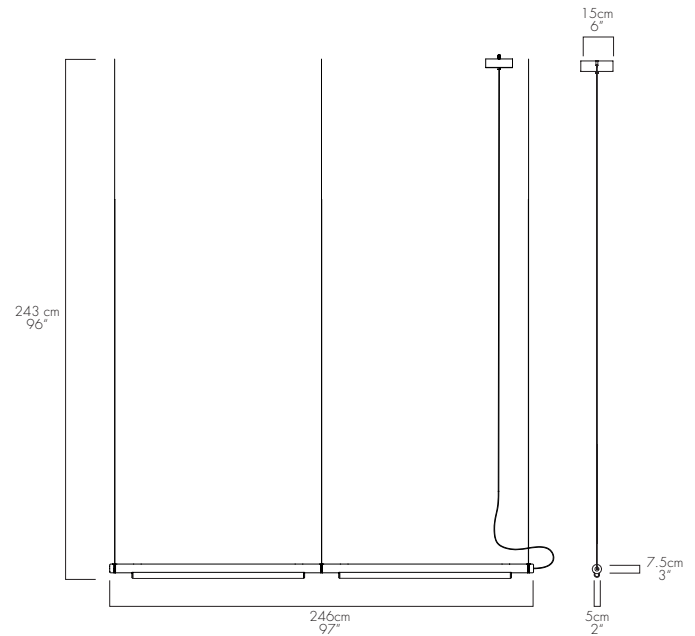

PIPELINE LINEAR 125.2

CAINE HEINTZMAN / 2013

DESCRIPTION

The Pipeline 125.2 linear LED pendant demonstrates two consecutively joined Pipeline 125 Sections.

The Pipeline Linear series enables limitless length installations by joining Pipeline Sections (125 or 40) using a standardized connecting collar. For special inquiries please contact info@andlight.ca.

MOUNTING TYPE

Pendant

MATERIALS

Aluminum body
Acrylic diffuser
Linear LED
Aircraft cable

MANUFACTURED

Canada

DIMENSIONS

246 x 7.5 x 5cm / 97" x 3" x 2"

FACTORY DROP LENGTH

243cm / 96"

* custom length available upon request.

FINISHES

Black

White

Copper

Brass

MOUNTING TYPE

Pendant

MATERIALS

Aluminum body
Acrylic diffuser
Linear LED
Aircraft cable

MANUFACTURED

Canada

DIMENSIONS

366.2 x 7.5 x 5cm / 144.2" x 3" x 2"