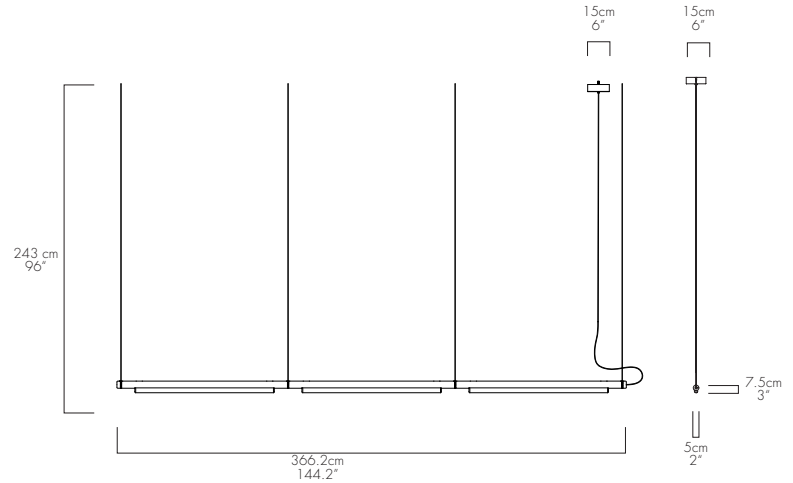

PIPELINE LINEAR 125.3

CAINE HEINTZMAN / 2013

DESCRIPTION

The Pipeline 125.3 linear LED pendant demonstrates three consecutively joined Pipeline125 Sections.

The Pipeline Linear series enables limitless length installations by joining Pipeline Sections (125 or 40) using a standardized connecting collar. For special inquiries please contact info@andlight.ca.

MOUNTING TYPE

Pendant

MATERIALS

Aluminum body
Acrylic diffuser
Linear LED
Aircraft cable

MANUFACTURED

Canada

DIMENSIONS

366.2 x 7.5 x 5cm / 144.2" x 3" x 2"

FACTORY DROP LENGTH

243cm / 96"

*custom length available upon request.