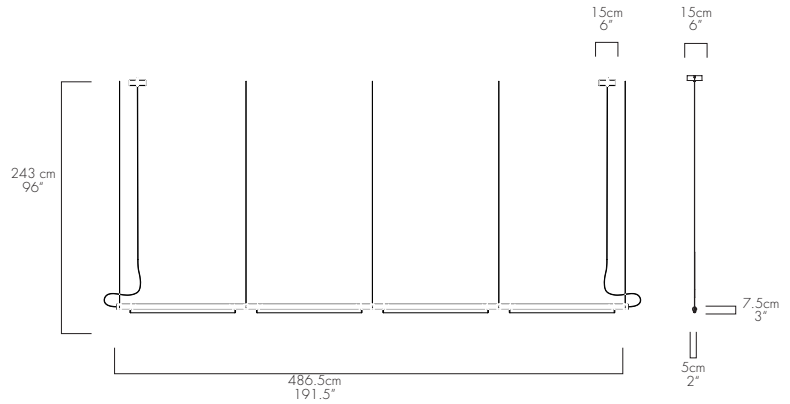

PIPELINE LINEAR 125.4

CAINE HEINTZMAN / 2013

DESCRIPTION

The Pipeline 125.4 linear LED pendant demonstrates four consecutively joined Pipeline 125 Sections.

The Pipeline Linear series enables limitless length installations by joining Pipeline Sections (125 or 40) using a standardized connecting collar. For special inquiries please contact info@andlight.ca.

MOUNTING TYPE

Pendant

MATERIALS

Aluminum body
Acrylic diffuser
Linear LED
Aircraft cable

MANUFACTURED

Canada

DIMENSIONS

486.5 x 7.5 x 5cm / 191.5" x 3" x 2"

FACTORY DROP LENGTH

243cm / 96"

*custom length available upon request.

FINISHES

Black

'BK'

White

'WH'

Copper

'CP'

Brass

'BR'

Polish / Copper

'PC'

Black / Copper

'BC'

ELECTRICAL

84W Linear Led

70 000 hrs lifetime

2700K / 4100K

91 CRI

120V input 60Hz (*220V & 277V available upon request).

24V DC

Low Voltage Magnetic Driver

Integral 24V power supply included (located in canopy).

*0-10 Electronic Dimming available upon request

*Other colour temperatures available upon request

CERTIFICATIONS

PIPELINE 125.4	FINISH	TEMP.	CODE	
	Black	WW / 2700K	PIP-125.4-P-WW-BK-024	☐
	Black	NW / 4100K	PIP-125.4-P-NW-BK-024	☐
	Copper	WW / 2700K	PIP-125.4-P-WW-CP-024	☐
	Copper	NW / 4100K	PIP-125.4-P-NW-CP-024	☐
	Polish / Copper	WW / 2700K	PIP-125.4-P-WW-PC-024	☐
	Polish / Copper	NW / 4100K	PIP-125.4-P-NW-PC-024	☐
	White	WW / 2700K	PIP-125.4-P-WW-WH-024	☐
	White	NW / 4100K	PIP-125.4-P-NW-WH-024	☐
	Brass	WW / 2700K	PIP-125.4-P-WW-BR-024	☐
	Brass	NW / 4100K	PIP-125.4-P-NW-BR-024	☐
	Black / Copper	WW / 2700K	PIP-125.4-P-WW-BC-024	☐
	Black / Copper	NW / 4100K	PIP-125.4-P-NW-BC-024	☐

WWW.ANDLIGHT.CA
INFO@ANDLIGHT.CA
+ 1 604 563 6938

505B RAILWAY STREET
VANCOUVER, BC
CANADA V6A 1A7

illuminations
425 Peachtree Hills Ave NE #3, Atlanta, GA 30305
404.876.1064 sales@illumco.com