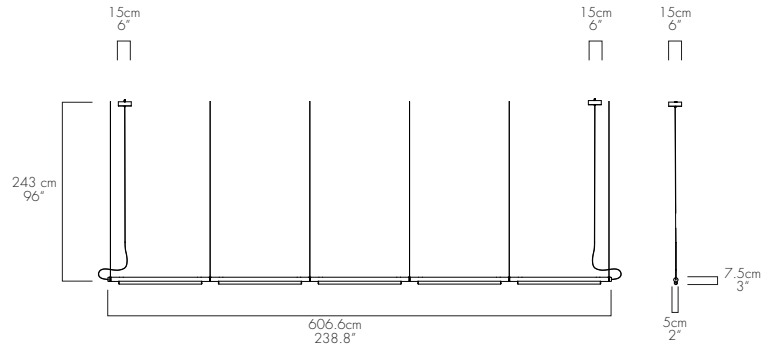

PIPELINE LINEAR 125.5

CAINE HEINTZMAN / 2013

DESCRIPTION

The Pipeline 125.5 linear LED pendant demonstrates five consecutively joined Pipeline 125 Sections.

The Pipeline Linear series enables limitless length installations by joining Pipeline Sections (125 or 40) using a standardized connecting collar. For special inquiries please contact info@andlight.ca.

MOUNTING TYPE

Pendant

MATERIALS

Aluminum body
Acrylic diffuser
Linear LED
Aircraft cable

MANUFACTURED

Canada

DIMENSIONS

606.6 x 7.5 x 5cm / 238.8" x 3" x 2"

FACTORY DROP LENGTH

243cm / 96"

*custom length available upon request.