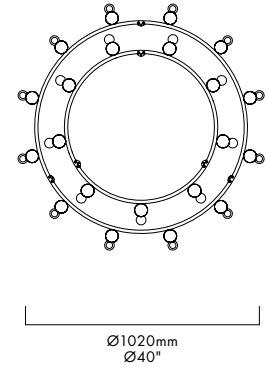

PIPELINE CHANDELIER 8 – PENDANT

CAINE HEINTZMAN / 2019

SIDE VIEW

TOP VIEW

PIP-CHA-8-P-BK-27-ELV-120

DESCRIPTION

By definition, the Pipeline Chandelier features a cylindrical arrangement of linear illuminated sections cinched by metal hoops. Its carousel like form proposes an unconventional lighting solution, one that radiates and spreads from its concentric structure.

MATERIALS

- Aluminum Body
- Cast Acrylic

MANUFACTURED

Canada

DIMENSIONS

Ø1020 x 840mm /
Ø40" x 33"

ELECTRICAL

- 21 x 5W LED
- 47,000 hour Lifetime
- 90+ CRI
- Input Voltage 100–240V + 277V*
*only available with 0–10 power supply
- Integral 24V DC power supply included
- Dimming Options: ELV, 0–10, Dali