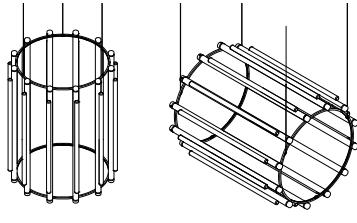

PIPELINE CHANDELIER 8 – PENDANT

CAINE HEINTZMAN / 2019

SIDE VIEW

TOP VIEW

PIP-CHA-8-P-BK-27-ELV-120

DESCRIPTION

By definition, the Pipeline Chandelier features a cylindrical arrangement of linear illuminated sections cinched by metal hoops. Its carousel like form proposes an unconventional lighting solution, one that radiates and spreads from its concentric structure.

MATERIALS

- Aluminum Body
- Cast Acrylic

MANUFACTURED

Canada

DIMENSIONS

Ø1020 x 840mm /
Ø40" x 33"

ELECTRICAL

- 21 x 5W LED
- 47,000 hour Lifetime
- 90+ CRI
- Input Voltage 100–240V + 277V*
*only available with 0–10 power supply
- Integral 24V DC power supply included
- Dimming Options: ELV, 0–10, Dali

PIP-CHA-2

PIP-CHA-3

PIP-CHA-4

PIP-CHA-5

PIP-CHA-6

TWO-TIER

PIP-CHA-7

PIP-CHA-8