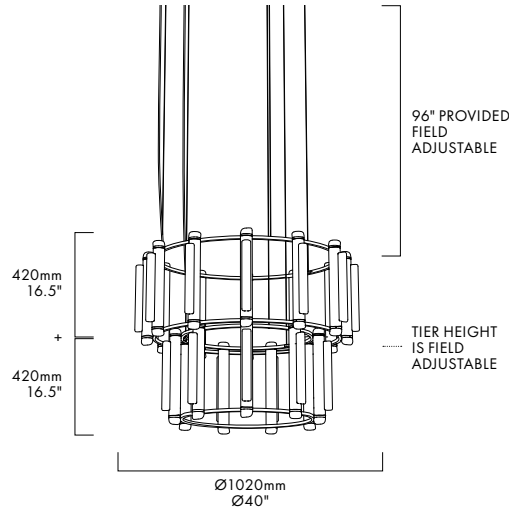

PIPELINE CHANDELIER 8 – PENDANT

CAINE HEINTZMAN / 2019

SIDE VIEW

TOP VIEW

PIP-CHA-8-P-BK-27-ELV-120

DESCRIPTION

By definition, the Pipeline Chandelier features a cylindrical arrangement of linear illuminated sections cinched by metal hoops. Its carousel like form proposes an unconventional lighting solution, one that radiates and spreads from its concentric structure.

MATERIALS

- Aluminum Body
- Cast Acrylic

MANUFACTURED

Canada

DIMENSIONS

Ø1020 x 840mm /
Ø40" x 33"

ELECTRICAL

- 21 x 5W LED
- 47,000 hour Lifetime
- 90+ CRI
- Input Voltage 100–240V + 277V*
*only available with 0–10 power supply
- Integral 24V DC power supply included
- Dimming Options: ELV, 0–10, Dali