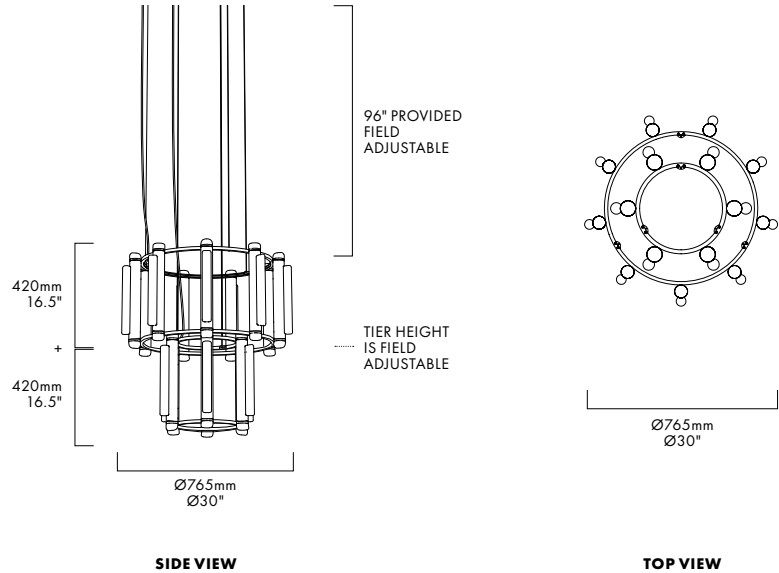

PIPELINE CHANDELIER 7 – PENDANT

CAINE HEINTZMAN / 2019

PIP-CHA-7-P-BK-27-ELV-120

DESCRIPTION

By definition, the Pipeline Chandelier features a cylindrical arrangement of linear illuminated sections cinched by metal hoops. Its carousel like form proposes an unconventional lighting solution, one that radiates and spreads from its concentric structure.

MATERIALS

- Aluminum Body
- Cast Acrylic

MANUFACTURED

Canada

DIMENSIONS

Ø765 x 756mm /
Ø30" x 33"

ELECTRICAL

- 15 x 5W LED
- 47,000 hour Lifetime
- 90+ CRI
- Input Voltage 100–240V + 277V*
*only available with 0–10 power supply
- Integral 24V DC power supply included
- Dimming Options: ELV, 0–10, Dali

COLOUR TEMPERATURE

CERTIFICATIONS

STANDARD FINISHES

DECORATIVE FINISHES

SERIES	MODEL	TYPE	FINISH	CCT	PS	VOLTAGE IN
PIP	CHA-7	P	<input type="checkbox"/> BK (BLACK)	<input type="checkbox"/> 27 (2700K)*	<input type="checkbox"/> ELV*	<input type="checkbox"/> 120
			<input type="checkbox"/> WH (WHITE)	<input type="checkbox"/> 30 (3000K)	<input type="checkbox"/> 010	<input type="checkbox"/> 230
			<input type="checkbox"/> RA (BRUSHED)	<input type="checkbox"/> 35 (3500K)	<input type="checkbox"/> DAL	<input type="checkbox"/> 277**
			<input type="checkbox"/> 41 (4100K*)			
			<input type="checkbox"/> BR (BRASS)			
			<input type="checkbox"/> CP (COPPER)			