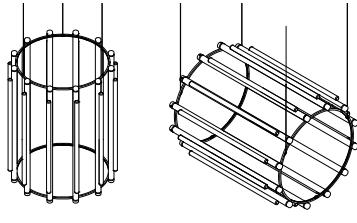

PIPELINE CHANDELIER 5 – PENDANT

CAINE HEINTZMAN / 2019

PIP-CHA-5-P-BK-27-ELV-120

VERTICAL ORIENTATION

HORIZONTAL ORIENTATION

DESCRIPTION

By definition, the Pipeline Chandelier features a cylindrical arrangement of linear illuminated sections cinched by metal hoops. Its carousel like form proposes an unconventional lighting solution, one that radiates and spreads from its concentric structure.

MATERIALS

- Aluminum Body
- Cast Acrylic

MANUFACTURED

Canada

DIMENSIONS

Ø765 x 1250mm /
Ø30" x 49.5"

ELECTRICAL

- 9 x 15W LED
- 47,000 hour Lifetime
- 90+ CRI
- Input Voltage 100–240V + 277V*
- *only available with 0–10 power supply
- Integral 24V DC power supply included
- Dimming Options: ELV, 0–10, Dali

PIP-CHA-2

PIP-CHA-3

PIP-CHA-4

PIP-CHA-5

PIP-CHA-6

TWO-TIER

PIP-CHA-7

PIP-CHA-8