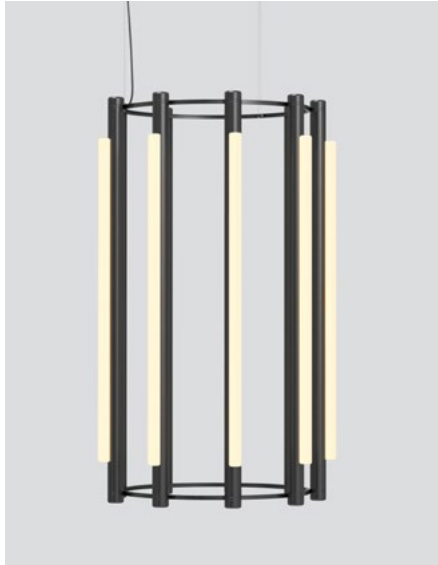

PIPELINE CHANDELIER 5 – PENDANT

CAINE HEINTZMAN / 2019

PIP-CHA-5-P-BK-27-ELV-120

VERTICAL ORIENTATION

HORIZONTAL ORIENTATION

DESCRIPTION

By definition, the Pipeline Chandelier features a cylindrical arrangement of linear illuminated sections cinched by metal hoops. Its carousel like form proposes an unconventional lighting solution, one that radiates and spreads from its concentric structure.

MATERIALS

- Aluminum Body
- Cast Acrylic

MANUFACTURED

Canada

DIMENSIONS

Ø765 x 1250mm /
Ø30" x 49.5"

ELECTRICAL

- 9 x 15W LED
- 47,000 hour Lifetime
- 90+ CRI
- Input Voltage 100–240V + 277V*
- *only available with 0–10 power supply
- Integral 24V DC power supply included
- Dimming Options: ELV, 0–10, Dali