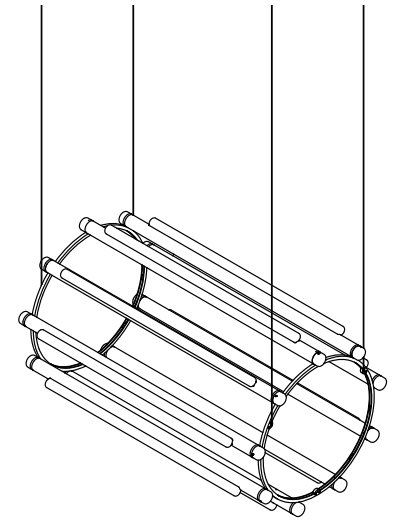

PIPELINE CHANDELIER 5 – PENDANT

CAINE HEINTZMAN / 2019

PIP-CHA-5-P-BK-27-ELV-120

VERTICAL ORIENTATION

HORIZONTAL ORIENTATION

DESCRIPTION

By definition, the Pipeline Chandelier features a cylindrical arrangement of linear illuminated sections cinched by metal hoops. Its carousel like form proposes an unconventional lighting solution, one that radiates and spreads from its concentric structure.

MATERIALS

- Aluminum Body
- Cast Acrylic

MANUFACTURED

Canada

DIMENSIONS

Ø765 x 1250mm /
Ø30" x 49.5"

ELECTRICAL

- 9 x 15W LED
- 47,000 hour Lifetime
- 90+ CRI
- Input Voltage 100–240V + 277V*
- *only available with 0–10 power supply
- Integral 24V DC power supply included
- Dimming Options: ELV, 0–10, Dali