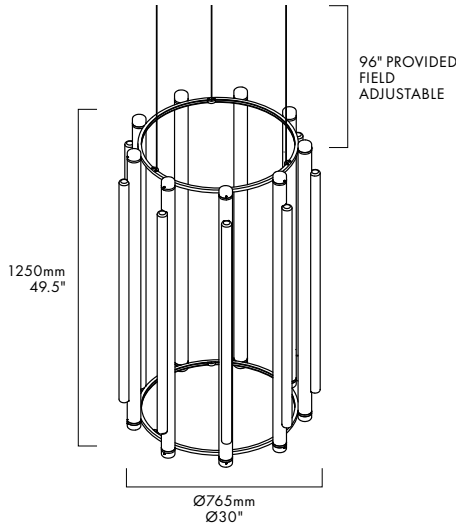

PIPELINE CHANDELIER 5 – PENDANT

CAINE HEINTZMAN / 2019

PIP-CHA-5-P-BK-27-ELV-120

VERTICAL ORIENTATION

HORIZONTAL ORIENTATION

DESCRIPTION

By definition, the Pipeline Chandelier features a cylindrical arrangement of linear illuminated sections cinched by metal hoops. Its carousel like form proposes an unconventional lighting solution, one that radiates and spreads from its concentric structure.

MATERIALS

- Aluminum Body
- Cast Acrylic

MANUFACTURED

Canada

DIMENSIONS

Ø765 x 1250mm /
Ø30" x 49.5"

ELECTRICAL

- 9 x 15W LED
- 47,000 hour Lifetime
- 90+ CRI
- Input Voltage 100–240V + 277V*
- *only available with 0–10 power supply
- Integral 24V DC power supply included
- Dimming Options: ELV, 0–10, Dali