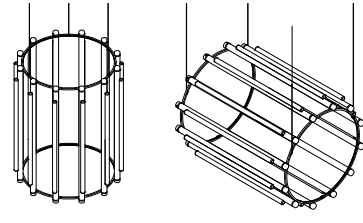

PIPELINE CHANDELIER 4 – PENDANT

CAINE HEINTZMAN / 2019

PIP-CHA-4-P-BK-27-ELV-120

VERTICAL ORIENTATION

HORIZONTAL ORIENTATION

DESCRIPTION

By definition, the Pipeline Chandelier features a cylindrical arrangement of linear illuminated sections cinched by metal hoops. Its carousel like form proposes an unconventional lighting solution, one that radiates and spreads from its concentric structure.

MATERIALS

- Aluminum Body
- Cast Acrylic

MANUFACTURED

Canada

DIMENSIONS

Ø470 x 1250mm /
Ø18.5" x 49.5"

ELECTRICAL

- 6 x 15W LED
- 47,000 hour Lifetime
- 90+ CRI
- Input Voltage 100–240V + 277V*
*only available with 0–10 power supply
- Integral 24V DC power supply included
- Dimming Options: ELV, 0–10, Dali

PIP-CHA-2

PIP-CHA-3

PIP-CHA-4

PIP-CHA-5

PIP-CHA-6

TWO-TIER

PIP-CHA-7

PIP-CHA-8