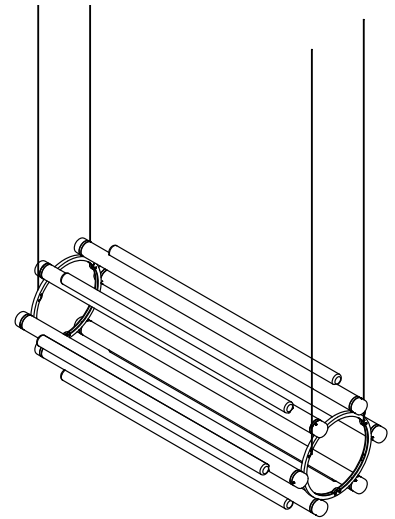

PIPELINE CHANDELIER 4 – PENDANT

CAINE HEINTZMAN / 2019

PIP-CHA-4-P-BK-27-ELV-120

VERTICAL ORIENTATION

HORIZONTAL ORIENTATION

DESCRIPTION

By definition, the Pipeline Chandelier features a cylindrical arrangement of linear illuminated sections cinched by metal hoops. Its carousel like form proposes an unconventional lighting solution, one that radiates and spreads from its concentric structure.

MATERIALS

- Aluminum Body
- Cast Acrylic

MANUFACTURED

Canada

DIMENSIONS

Ø470 x 1250mm /
Ø18.5" x 49.5"

ELECTRICAL

- 6 x 15W LED
- 47,000 hour Lifetime
- 90+ CRI
- Input Voltage 100–240V + 277V*
*only available with 0–10 power supply
- Integral 24V DC power supply included
- Dimming Options: ELV, 0–10, Dali