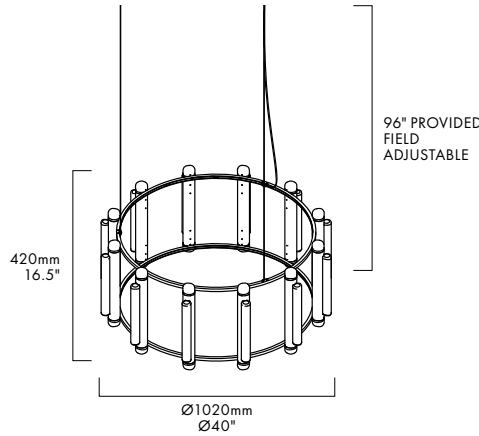

HORIZONTAL ORIENTATION

VERTICAL ORIENTATION