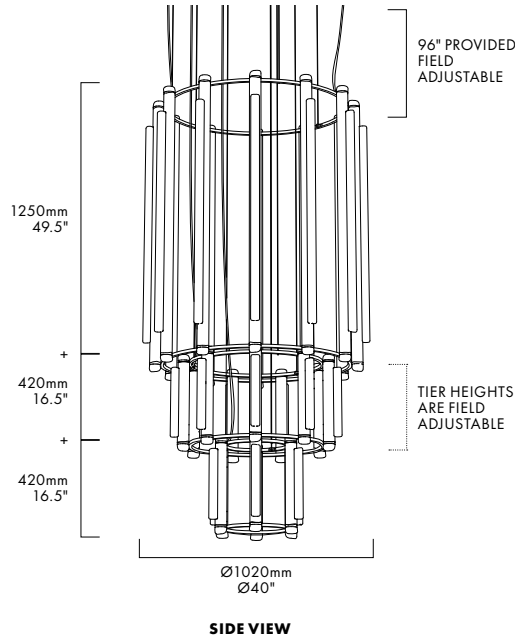

PIPELINE CHANDELIER 11 – PENDANT

CAINE HEINTZMAN / 2019

PIP-CHA-11-P-BK-27-ELV-120

TOP VIEW

DESCRIPTION

By definition, the Pipeline Chandelier features a cylindrical arrangement of linear illuminated sections cinched by metal hoops. Its carousel like form proposes an unconventional lighting solution, one that radiates and spreads from its concentric structure.

MATERIALS

- Aluminum Body
- Cast Acrylic

MANUFACTURED

Canada

DIMENSIONS

Ø1020 x 2090mm /
Ø40" x 82.5"

ELECTRICAL

- 12 x 15W + 15 x 5W LED
- 47,000 hour Lifetime
- 90+ CRI
- Input Voltage 100–240V + 277V*
*only available with 0–10 power supply
- Integral 24V DC power supply included
- Dimming Options: ELV, 0–10, Dali