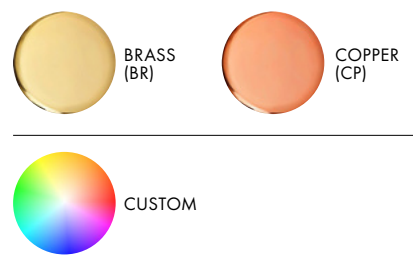

MATERIALS

- Aluminum Body
- Cast Acrylic

MANUFACTURED

Canada

DIMENSIONS

Ø1020 x 2090mm /
Ø40" x 82.5"

ELECTRICAL

- 12 x 15W + 15 x 5W LED
- 47,000 hour Lifetime
- 90+ CRI
- Input Voltage 100–240V + 277V*
*only available with 0–10 power supply
- Integral 24V DC power supply included
- Dimming Options: ELV, 0–10, Dali

COLOUR TEMPERATURE

CERTIFICATIONS

STANDARD FINISHES

DECORATIVE FINISHES

SERIES	MODEL	TYPE	FINISH	CCT	PS	VOLTAGE IN
PIP	CHA-11	P	<input type="checkbox"/> BK (BLACK)	<input type="checkbox"/> 27 (2700K)*	<input type="checkbox"/> ELV*	<input type="checkbox"/> 120
			<input type="checkbox"/> WH (WHITE)	<input type="checkbox"/> 30 (3000K)	<input type="checkbox"/> 010	<input type="checkbox"/> 230
			<input type="checkbox"/> RA (BRUSHED)	<input type="checkbox"/> 35 (3500K)	<input type="checkbox"/> DAL	<input type="checkbox"/> 277**
			<input type="checkbox"/> 41 (4100K*)			
			<input type="checkbox"/> BR (BRASS)			
			<input type="checkbox"/> CP (COPPER)			