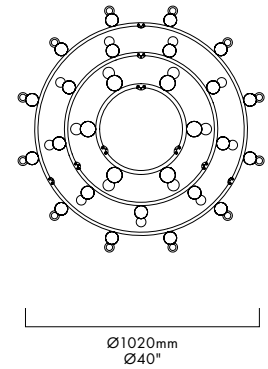

PIPELINE CHANDELIER 11 – PENDANT

CAINE HEINTZMAN / 2019

PIP-CHA-11-P-BK-27-ELV-120

TOP VIEW

DESCRIPTION

By definition, the Pipeline Chandelier features a cylindrical arrangement of linear illuminated sections cinched by metal hoops. Its carousel like form proposes an unconventional lighting solution, one that radiates and spreads from its concentric structure.

MATERIALS

- Aluminum Body
- Cast Acrylic

MANUFACTURED

Canada

DIMENSIONS

Ø1020 x 2090mm /
Ø40" x 82.5"

ELECTRICAL

- 12 x 15W + 15 x 5W LED
- 47,000 hour Lifetime
- 90+ CRI
- Input Voltage 100–240V + 277V*
*only available with 0–10 power supply
- Integral 24V DC power supply included
- Dimming Options: ELV, 0–10, Dali