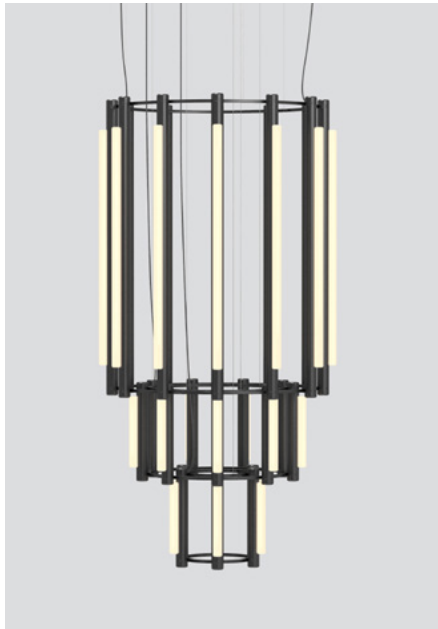

PIPELINE CHANDELIER 11 – PENDANT

CAINE HEINTZMAN / 2019

PIP-CHA-11-P-BK-27-ELV-120

TOP VIEW

DESCRIPTION

By definition, the Pipeline Chandelier features a cylindrical arrangement of linear illuminated sections cinched by metal hoops. Its carousel like form proposes an unconventional lighting solution, one that radiates and spreads from its concentric structure.

MATERIALS

- Aluminum Body
- Cast Acrylic

MANUFACTURED

Canada

DIMENSIONS

Ø1020 x 2090mm /
Ø40" x 82.5"

ELECTRICAL

- 12 x 15W + 15 x 5W LED
- 47,000 hour Lifetime
- 90+ CRI
- Input Voltage 100–240V + 277V*
*only available with 0–10 power supply
- Integral 24V DC power supply included
- Dimming Options: ELV, 0–10, Dali