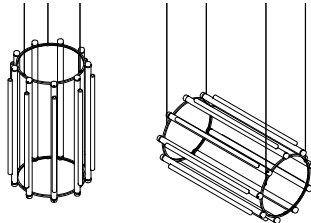

PIPELINE CHANDELIER 1 – PENDANT

CAINE HEINTZMAN / 2019

PIP-CHA-1-P-BK-27-ELV-120

VERTICAL ORIENTATION

HORIZONTAL ORIENTATION

DESCRIPTION

By definition, the Pipeline Chandelier features a cylindrical arrangement of linear illuminated sections cinched by metal hoops. Its carousel like form proposes an unconventional lighting solution, one that radiates and spreads from its concentric structure.

MATERIALS

- Aluminum Body
- Cast Acrylic

MANUFACTURED

Canada

DIMENSIONS

Ø470 x 420mm /
Ø18.5 x 16.5"

ELECTRICAL

- 6 x 5W LED
- 47,000 hour Lifetime
- 90+ CRI
- Input Voltage 100–240V + 277V*
- *only available with 0–10 power supply
- Integral 24V DC power supply included
- Dimming Options: ELV, 0–10, Dali

PIP-CHA-2

PIP-CHA-3

PIP-CHA-4

PIP-CHA-5

PIP-CHA-6

TWO-TIER

PIP-CHA-7

PIP-CHA-8