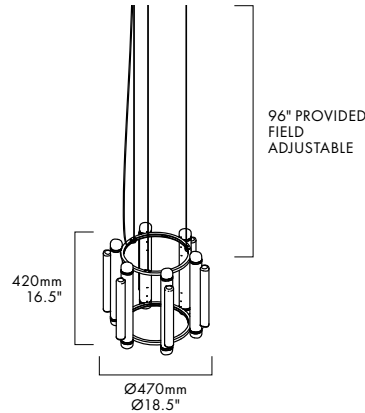

PIPELINE CHANDELIER 1 – PENDANT

CAINE HEINTZMAN / 2019

PIP-CHA-1-P-BK-27-ELV-120

VERTICAL ORIENTATION

HORIZONTAL ORIENTATION

DESCRIPTION

By definition, the Pipeline Chandelier features a cylindrical arrangement of linear illuminated sections cinched by metal hoops. Its carousel like form proposes an unconventional lighting solution, one that radiates and spreads from its concentric structure.

MATERIALS

- Aluminum Body
- Cast Acrylic

MANUFACTURED

Canada

DIMENSIONS

Ø470 x 420mm /
Ø18.5 x 16.5"

ELECTRICAL

- 6 x 5W LED
- 47,000 hour Lifetime
- 90+ CRI
- Input Voltage 100–240V + 277V*
- *only available with 0–10 power supply
- Integral 24V DC power supply included
- Dimming Options: ELV, 0–10, Dali