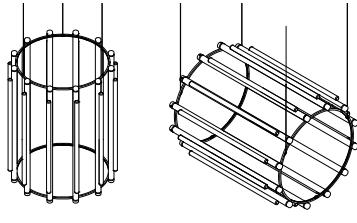

PIPELINE CHANDELIER 1 – PENDANT

CAINE HEINTZMAN / 2019

PIP-CHA-1-P-BK-27-ELV-120

VERTICAL ORIENTATION

HORIZONTAL ORIENTATION

DESCRIPTION

By definition, the Pipeline Chandelier features a cylindrical arrangement of linear illuminated sections cinched by metal hoops. Its carousel like form proposes an unconventional lighting solution, one that radiates and spreads from its concentric structure.

MATERIALS

- Aluminum Body
- Cast Acrylic

MANUFACTURED

Canada

DIMENSIONS

Ø470 x 420mm /
Ø18.5 x 16.5"

ELECTRICAL

- 6 x 5W LED
- 47,000 hour Lifetime
- 90+ CRI
- Input Voltage 100–240V + 277V*
- *only available with 0–10 power supply
- Integral 24V DC power supply included
- Dimming Options: ELV, 0–10, Dali

PIP-CHA-2

PIP-CHA-3

PIP-CHA-4

PIP-CHA-5

PIP-CHA-6

TWO-TIER

PIP-CHA-7

PIP-CHA-8