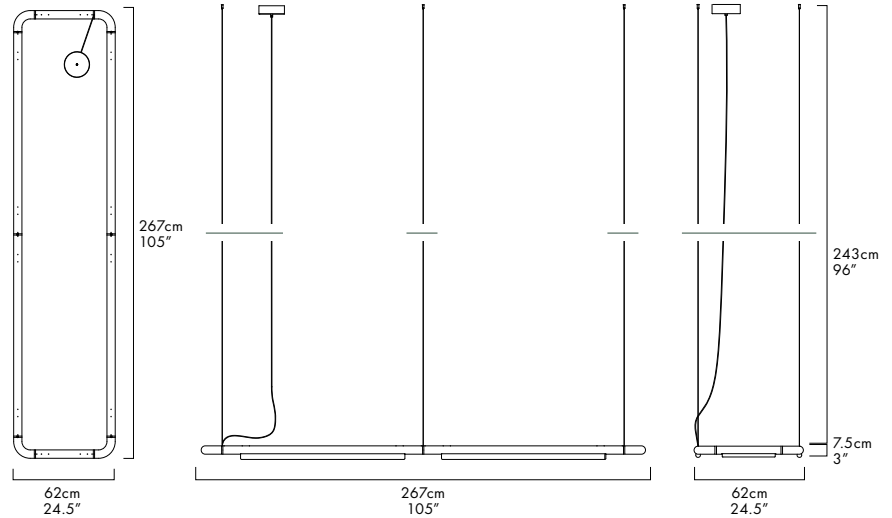

PIPELINE CM8 – PENDANT

CAINE HEINTZMAN / 2013

PIP-CM8-P-CP-27-MLV-120

DESCRIPTION

The Pipeline series begins with a linear LED light, elegant in its simplicity; however what sets it apart is the ability to expand the scale of the fixture by multiplying the modular pendant, creating an infinite range of tailored lights.

MATERIALS

- Aluminum Body
- Cast Acrylic

MANUFACTURED

Canada

DIMENSIONS

267 x 62 x 7.5cm / 105" x 24.5" x 3"

ELECTRICAL

- 70W LED
- 47,000 hour Lifetime
- 90+ CRI
- Input Voltage 100–240V + 277V
- Integral 24V DC power supply included
- Dimming Options: MLV, 0–10, Dali