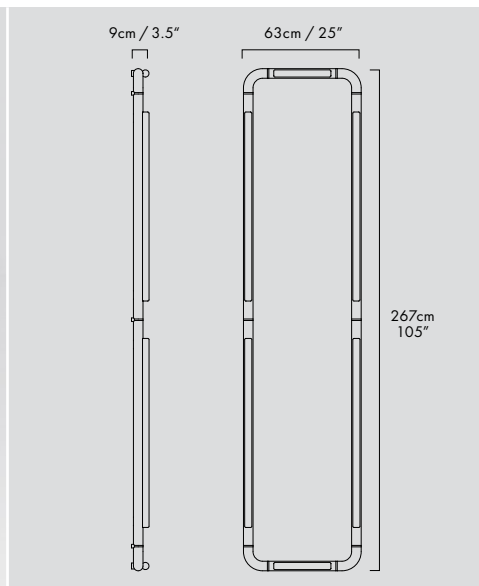

PIPELINE CM8 – C/W

CEILING/WALL

MANUFACTURED IN CANADA

CAINE HEINTZMAN / 2021

PIP-CM8-CW-BK-27-MLV-120

DESCRIPTION

Space efficient, the surface mounted Pipeline provides accent lighting while becoming an integral element of the environment it is set in.

TYPE

Ceiling/Wall

DIMENSIONS

- Luminaire: 267 x 63 x 9cm / 105" x 25" x 3.5"

POWER TRIM OPTIONS

- Trimless (Mud-in or surface mount, remote power supply)

* SEE INSTALL INSTRUCTIONS

TECHNICAL INFORMATION