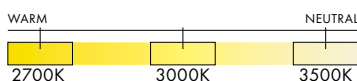

TYPE

Ceiling/Wall

DIMENSIONS

- Luminaire: 267 x 63 x 9cm / 105" x 25" x 3.5"

POWER TRIM OPTIONS

- Trimless (Mud-in or surface mount, remote power supply)

* SEE INSTALL INSTRUCTIONS

TECHNICAL INFORMATION

- Input Voltage: 110–120V / 220–240V / 110–277V
- Integral LED source
- 78W @ 24V DC
- 47,000 hours life
- CRI 90+
- Controls: Phase dimming / 0–10 / DALI

COLOUR TEMPERATURE OPTIONS

CERTIFICATIONS

* APPLICATION: DRY INDOOR LOCATION ONLY