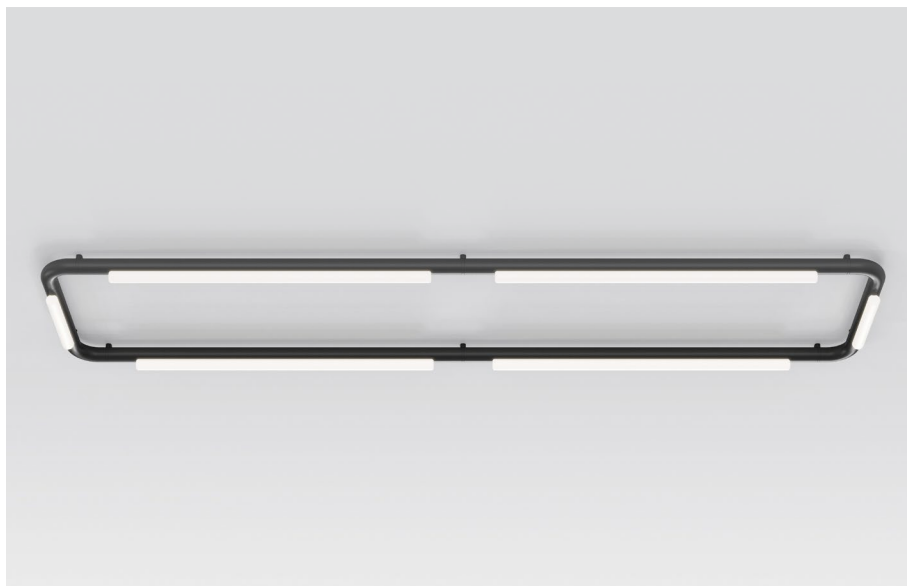

PIPELINE CM8 – C/W

CEILING/WALL

MANUFACTURED IN CANADA

CAINE HEINTZMAN / 2021

PIP-CM8-CW-BK-27-MLV-120

DESCRIPTION

Space efficient, the surface mounted Pipeline provides accent lighting while becoming an integral element of the environment it is set in.

TYPE

Ceiling/Wall

DIMENSIONS

- Luminaire: 267 x 63 x 9cm / 105" x 25" x 3.5"

POWER TRIM OPTIONS

- Trimless (Mud-in or surface mount, remote power supply)

* SEE INSTALL INSTRUCTIONS

TECHNICAL INFORMATION