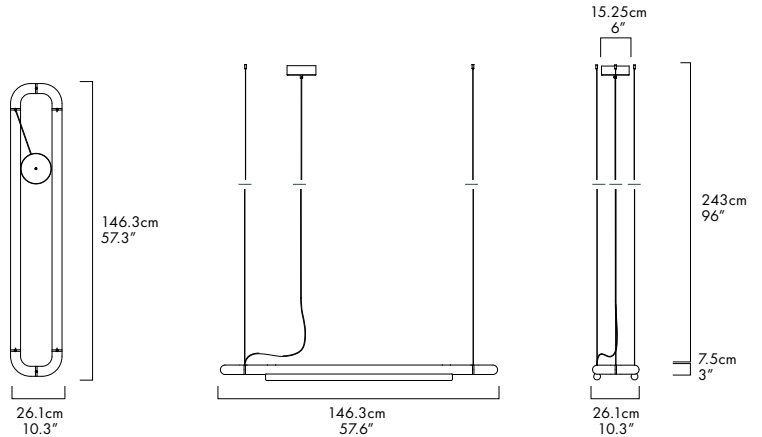

PIPELINE CM6 – PENDANT

CAINE HEINTZMAN / 2013

PIP-CM6-P-BK-CP-27-MLV-120

DESCRIPTION

The Pipeline series begins with a linear LED light, elegant in its simplicity; however what sets it apart is the ability to expand the scale of the fixture by multiplying the modular pendant, creating an infinite range of tailored lights.

MATERIALS

- Aluminum Body
- Cast Acrylic

MANUFACTURED

Canada

DIMENSIONS

146.3 x 26.1 x 7.5cm / 57.6" x 10.3" x 3"

ELECTRICAL

- 30W LED
- 47,000 hour Lifetime
- 90+ CRI
- Input Voltage 100-240V + 277V
- Integral 24V DC power supply included
- Dimming Options: MLV, 0-10, Dali