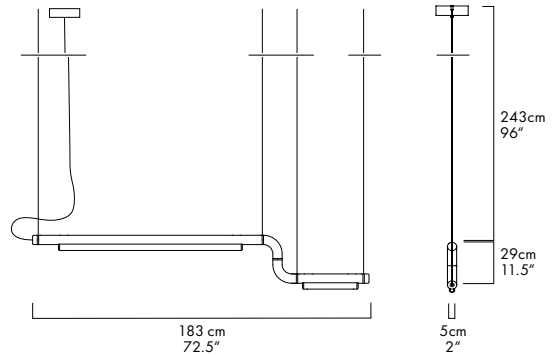

PIPELINE CM2 – PENDANT

CAINE HEINTZMAN / 2013

PIP-CM2-P-BK-27-MLV-120

DESCRIPTION

The Pipeline series begins with a linear LED light, elegant in its simplicity; however what sets it apart is the ability to expand the scale of the fixture by multiplying the modular pendant, creating an infinite range of tailored lights.

MATERIALS

- Aluminum Body
- Cast Acrylic

MANUFACTURED

Canada

DIMENSIONS

183 x 29 x 5cm / 72.5" x 11.5" x 2"

ELECTRICAL

- 20W LED
- 47,000 hour Lifetime
- 90+ CRI
- Input Voltage 100–240V + 277V
- Integral 24V DC power supply included
- Dimming Options: MLV, 0–10, Dali