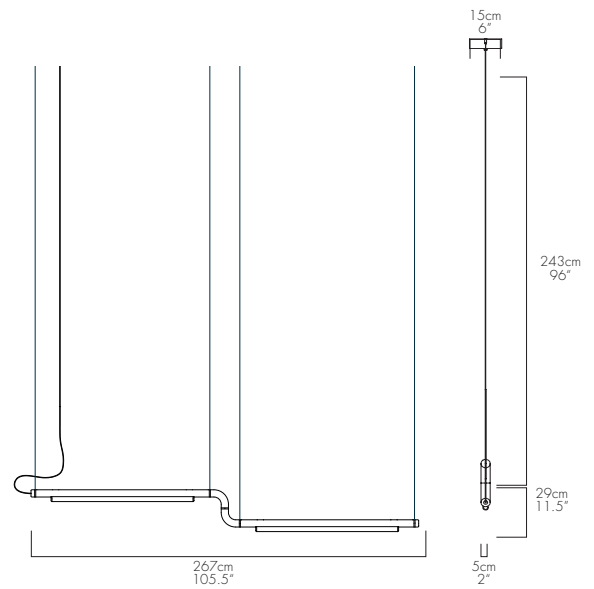

MOUNTING TYPE

Pendant

MATERIALS

Aluminum body
Acrylic diffuser
Linear LED
Aircraft cable

MANUFACTURED

Canada

DIMENSIONS

100 x 29 x 5cm / 39.25" x 11.5" x 2"

MOUNTING TYPE

Pendant

MATERIALS

Aluminum body
Acrylic diffuser
Linear LED
Aircraft cable

MANUFACTURED

Canada

DIMENSIONS

183 x 29 x 5cm / 72.5" x 11.5" x 2"

WWW.
INFO@
+ 1 60

illuminations
425 Peachtree Hills Ave NE #3, Atlanta, GA 30305
404.876.1064
sales@illumco.com

PIPELINE CM3

CAINE HEINTZMAN / 2013

DESCRIPTION

Pipeline CM3 linear LED pendant introduces two articulating Elbows connected to linear LED sections. The Elbows facilitate a range of fixed positions for the fixture to be suspended.

MOUNTING TYPE

Pendant

MATERIALS

Aluminum body
Acrylic diffuser
Linear LED
Aircraft cable

MANUFACTURED

Canada

DIMENSIONS

267 x 7.5 x 5cm / 105.5" x 12" x 2"