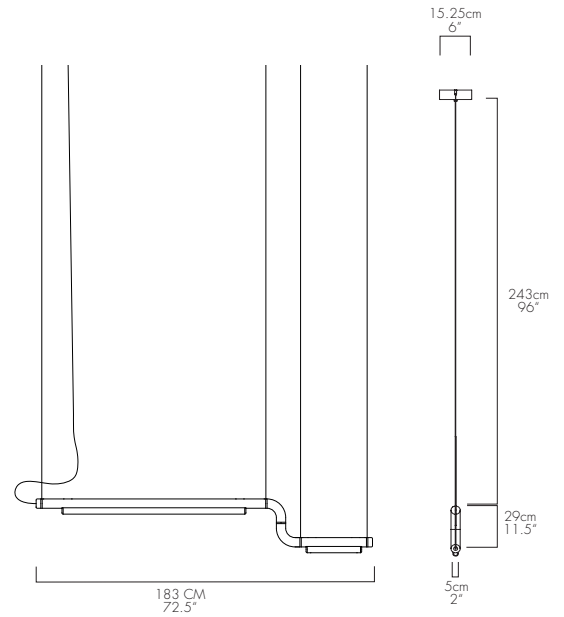

PIPELINE CM2

CAINE HEINTZMAN / 2013

DESCRIPTION

Pipeline CM2 linear LED pendant introduces two articulating Elbows connected to linear LED sections. The Elbows facilitate a range of fixed positions for the fixture to be suspended.

MOUNTING TYPE

Pendant

MATERIALS

Aluminum body
Acrylic diffuser
Linear LED
Aircraft cable

MANUFACTURED

Canada

DIMENSIONS

183 x 29 x 5cm / 72.5" x 11.5" x 2"

FACTORY DROP LENGTH

243cm / 96"

*custom length available upon request.