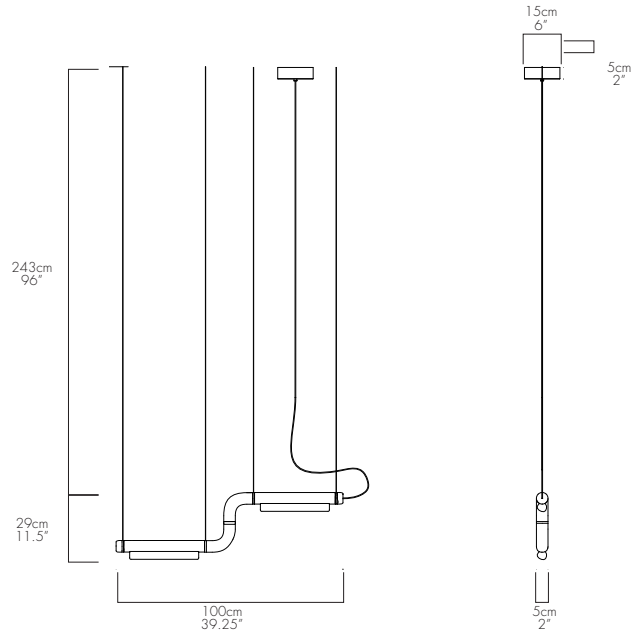

PIPELINE CM1

CAINE HEINTZMAN / 2013

DESCRIPTION

Pipeline CM1 linear LED pendant introduces two articulating Elbows connected to linear LED sections. The Elbows facilitate a range of fixed positions for the fixture to be suspended.

MOUNTING TYPE

Pendant

MATERIALS

Aluminum body
Acrylic diffuser
Linear LED
Aircraft cable

MANUFACTURED

Canada

DIMENSIONS

100 x 29 x 5cm / 39.25" x 11.5" x 2"

MOUNTING TYPE

Pendant

MATERIALS

Aluminum body
Acrylic diffuser
Linear LED
Aircraft cable

MANUFACTURED

Canada

DIMENSIONS

183 x 29 x 5cm / 72.5" x 11.5" x 2"

MOUNTING TYPE

Pendant

MATERIALS

Aluminum body
Acrylic diffuser
Linear LED
Aircraft cable

MANUFACTURED

Canada

DIMENSIONS

267 x 7.5 x 5cm / 105.5" x 12" x 2"