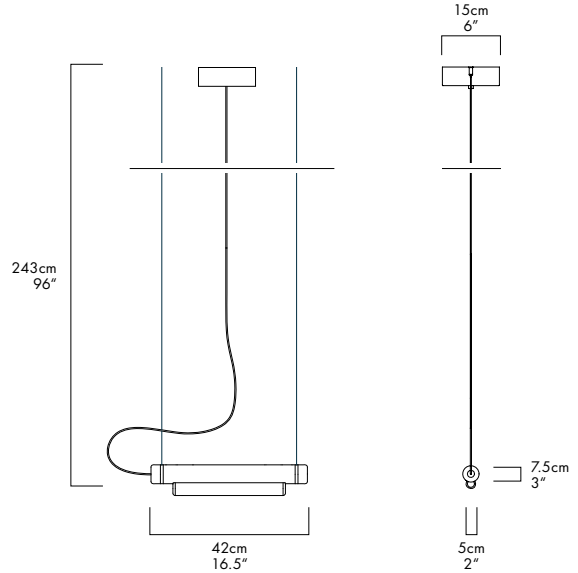

PIPELINE 40 – PENDANT

CAINE HEINTZMAN / 2013

PIP-40-P-BK-27-MLV-120

DESCRIPTION

The Pipeline series begins with a linear LED light, elegant in its simplicity; however what sets it apart is the ability to expand the scale of the fixture by multiplying the modular pendant, creating an infinite range of tailored lights.

MATERIALS

- Aluminum Body
- Cast Acrylic

MANUFACTURED

Canada

DIMENSIONS

42 x 7.5 x 5 cm / 16.5" x 3" x 2"

ELECTRICAL

- 5W LED
- 47,000 hour Lifetime
- 90+ CRI
- Input Voltage 100–240v + 277V
- Integral 24V DC power supply included
- Dimming Options: MLV, 0–10, Dali

COLOUR TEMPERATURE

CERTIFICATIONS

STANDARD FINISHES

DECORATIVE FINISHES

SERIES	SIZE	TYPE	BODY FINISH	END CAP/JOINER	CCT	PS	VOLTAGE IN
PIP	40	P	<input type="checkbox"/> BK (BLACK)	<input type="checkbox"/> BK (BLACK)	<input type="checkbox"/> 27 (2700K)*	<input type="checkbox"/> MLV*	<input type="checkbox"/> 120
			<input type="checkbox"/> WH (WHITE)	<input type="checkbox"/> WH (WHITE)	<input type="checkbox"/> 30 (3000K)	<input type="checkbox"/> 010	<input type="checkbox"/> 230
			<input type="checkbox"/> RA (BRUSHED)	<input type="checkbox"/> BR (BRASS)	<input type="checkbox"/> 35 (3500K)	<input type="checkbox"/> DAL	<input type="checkbox"/> 277
				<input type="checkbox"/> CP (COPPER)	<input type="checkbox"/> 41 (4100K*)		
			<input type="checkbox"/> BR (BRASS)				
			<input type="checkbox"/> CP (COPPER)				