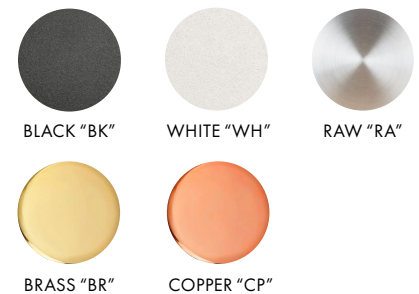

FINISHES

FOR CUSTOM FINISHES, PLEASE INQUIRE.

SERIES	SIZE	TYPE	BODY FINISH	END CAP/JOINER	CCT	PS	VOLTAGE IN
PIP	125.5	CW	☐ BK (BLACK) ☐ WH (WHITE) ☐ RA (RAW) ☐ BR (BRASS) ☐ CP (COPPER)	☐ BK (BLACK) ☐ WH (WHITE) ☐ BR (BRASS) ☐ CP (COPPER)	☐ 27 (2700K) ☐ 30 (3000K) ☐ 35 (3500K)	☐ MLV ☐ 010 ☐ DAL	☐ 120 ☐ 230 ☐ 277