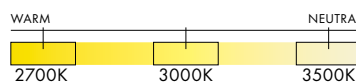

COLOUR TEMPERATURE OPTIONS