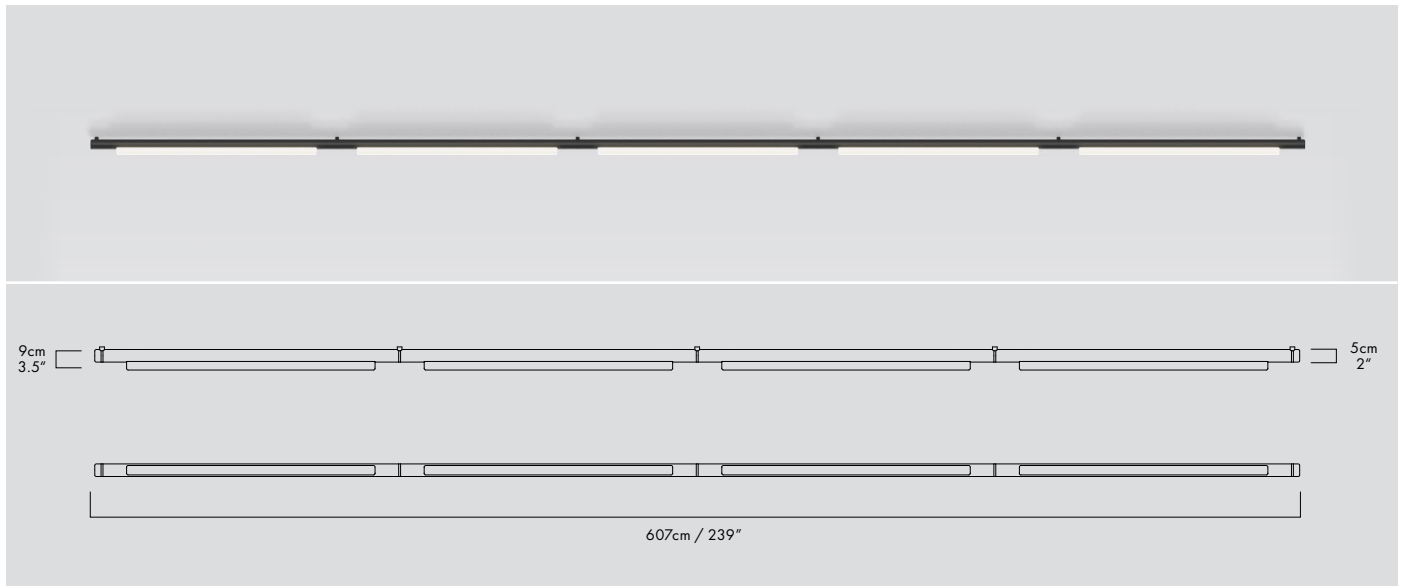

# PIPELINE 125.5 – C/W

CEILING/WALL

MANUFACTURED IN CANADA

CAINE HEINTZMAN / 2021

PIP-125.5-CW-BK-27-MLV-120

## DESCRIPTION

Space efficient, the surface mounted Pipeline provides accent lighting while becoming an integral element of the environment it is set in.

## TYPE

Ceiling/Wall

## DIMENSIONS

- Luminaire: 607 x 9 x 5cm / 239" x 3.5" x 2"