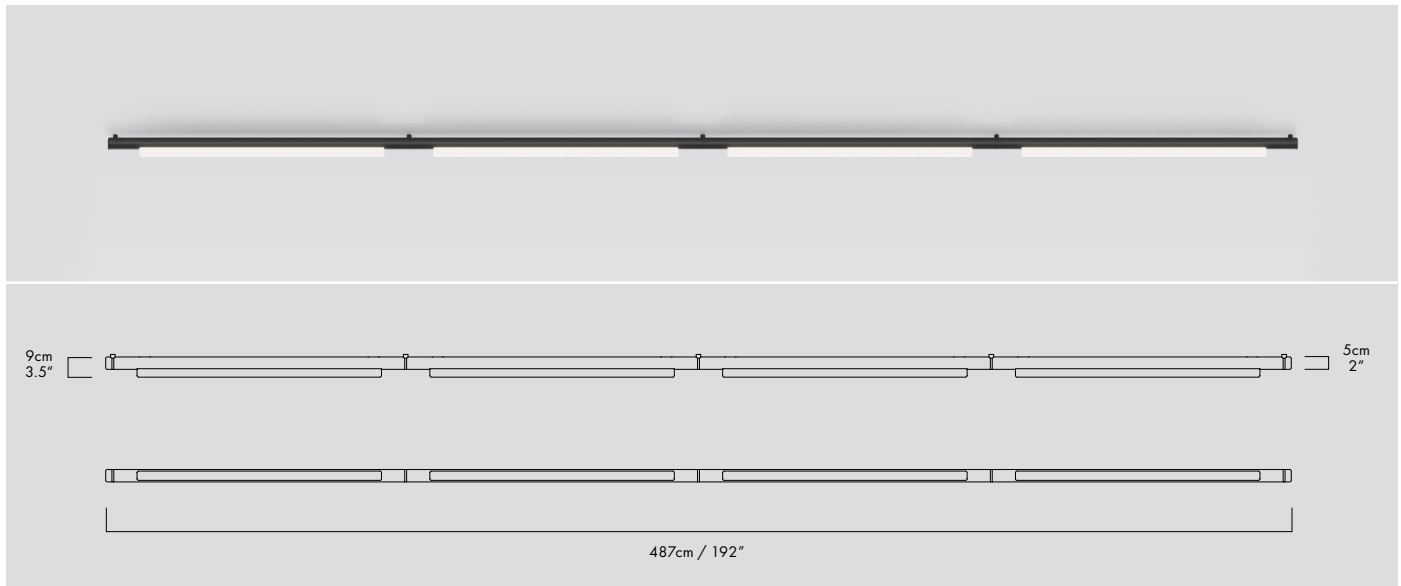

PIPELINE 125.4 – C/W

CEILING/WALL

MANUFACTURED IN CANADA

CAINE HEINTZMAN / 2021

PIP-125.4-CW-BK-27-MLV-120

DESCRIPTION

Space efficient, the surface mounted Pipeline provides accent lighting while becoming an integral element of the environment it is set in.

TYPE

Ceiling/Wall

DIMENSIONS

- Luminaire: 487 x 9 x 5cm / 192" x 3.5" x 2"

POWER TRIM OPTIONS

- Trimless (Mud-in or surface mount, remote power supply)
- * SEE INSTALL INSTRUCTIONS

TECHNICAL INFORMATION

- Input Voltage: 110–120V / 220–240V / 110–277V
- Integral LED source
- 68W @ 24V DC
- 47,000 hours life
- CRI 90+
- Controls: Phase dimming / 0–10 / DALI

COLOUR TEMPERATURE OPTIONS

CERTIFICATIONS

* APPLICATION: DRY INDOOR LOCATION ONLY

MATERIALS

- Aluminum
- Acrylic

FINISHES

FOR CUSTOM FINISHES, PLEASE INQUIRE.

SERIES	SIZE	TYPE	BODY FINISH	END CAP/JOINER	CCT	PS	VOLTAGE IN
PIP	125.4	CW	<input type="checkbox"/> BK (BLACK) <input type="checkbox"/> WH (WHITE) <input type="checkbox"/> RA (RAW) <input type="checkbox"/> BR (BRASS) <input type="checkbox"/> CP (COPPER)	<input type="checkbox"/> BK (BLACK) <input type="checkbox"/> WH (WHITE) <input type="checkbox"/> BR (BRASS) <input type="checkbox"/> CP (COPPER)	<input type="checkbox"/> 27 (2700K) <input type="checkbox"/> 30 (3000K) <input type="checkbox"/> 35 (3500K)	<input type="checkbox"/> MLV <input type="checkbox"/> O10 <input type="checkbox"/> DAL	<input type="checkbox"/> 120 <input type="checkbox"/> 230 <input type="checkbox"/> 277