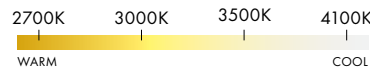

PIPELINE 125.3 – PENDANT

CAINE HEINTZMAN / 2013

PIP-125.3-P-WH-27-MLV-120

DESCRIPTION

The Pipeline series begins with a linear LED light, elegant in its simplicity; however what sets it apart is the ability to expand the scale of the fixture by multiplying the modular pendant, creating an infinite range of tailored lights.

MATERIALS

- Aluminum Body
- Cast Acrylic

MANUFACTURED

Canada

DIMENSIONS

366.2 x 7.5 x 5cm / 144.2" x 3" x 2"

ELECTRICAL

- 45W LED
- 47,000 hour Lifetime
- 90+ CRI
- Input Voltage 100-240V + 277V
- Integral 24V DC power supply included
- Dimming Options: MLV, 0-10, Dali

COLOUR TEMPERATURE

CERTIFICATIONS

STANDARD FINISHES

DECORATIVE FINISHES

SERIES	SIZE	TYPE	BODY FINISH	END CAP/JOINER	CCT	PS	VOLTAGE IN
PIP	125.3	P	<input type="checkbox"/> BK (BLACK) <input type="checkbox"/> WH (WHITE) <input type="checkbox"/> RA (BRUSHED)	<input type="checkbox"/> BK (BLACK) <input type="checkbox"/> WH (WHITE) <input type="checkbox"/> BR (BRASS) <input type="checkbox"/> CP (COPPER)	<input type="checkbox"/> 27 (2700K)* <input type="checkbox"/> 30 (3000K) <input type="checkbox"/> 35 (3500K) <input type="checkbox"/> 41 (4100K*)	<input type="checkbox"/> MLV* <input type="checkbox"/> 010 <input type="checkbox"/> DAL	<input type="checkbox"/> 120 <input type="checkbox"/> 230 <input type="checkbox"/> 277
			<input type="checkbox"/> BR (BRASS) <input type="checkbox"/> CP (COPPER)				