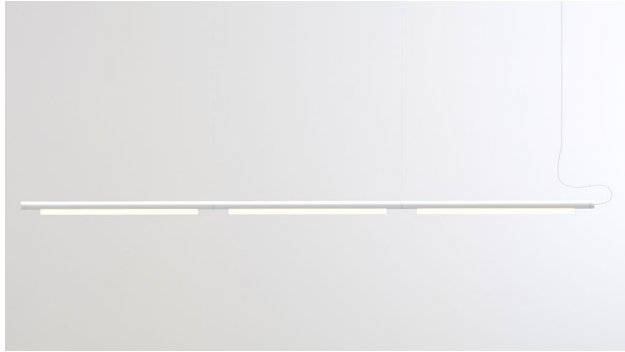

PIPELINE 125.3 – PENDANT

CAINE HEINTZMAN / 2013

PIP-125.3-P-WH-27-MLV-120

DESCRIPTION

The Pipeline series begins with a linear LED light, elegant in its simplicity; however what sets it apart is the ability to expand the scale of the fixture by multiplying the modular pendant, creating an infinite range of tailored lights.

MATERIALS

- Aluminum Body
- Cast Acrylic

MANUFACTURED

Canada

DIMENSIONS

366.2 x 7.5 x 5cm / 144.2" x 3" x 2"

ELECTRICAL

- 45W LED
- 47,000 hour Lifetime
- 90+ CRI
- Input Voltage 100-240V + 277V
- Integral 24V DC power supply included
- Dimming Options: MLV, 0-10, Dali