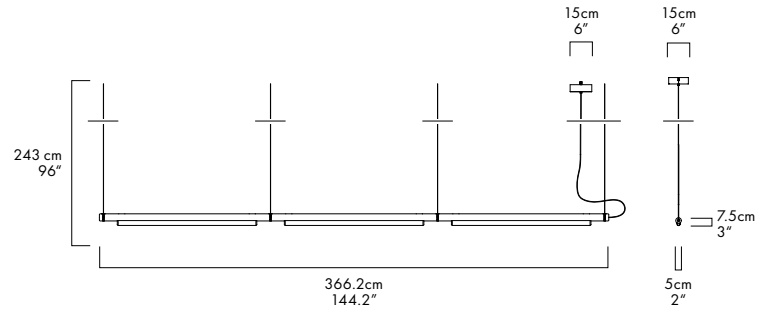

PIPELINE 125.3 – PENDANT

CAINE HEINTZMAN / 2013

PIP-125.3-P-WH-27-MLV-120

DESCRIPTION

The Pipeline series begins with a linear LED light, elegant in its simplicity; however what sets it apart is the ability to expand the scale of the fixture by multiplying the modular pendant, creating an infinite range of tailored lights.

MATERIALS

- Aluminum Body
- Cast Acrylic

MANUFACTURED

Canada

DIMENSIONS

366.2 x 7.5 x 5cm / 144.2" x 3" x 2"

ELECTRICAL

- 45W LED
- 47,000 hour Lifetime
- 90+ CRI
- Input Voltage 100-240V + 277V
- Integral 24V DC power supply included
- Dimming Options: MLV, 0-10, Dali

COLOUR TEMPERATURE

CERTIFICATIONS

STANDARD FINISHES

DECORATIVE FINISHES

SERIES	SIZE	TYPE	BODY FINISH	END CAP/JOINER	CCT	PS	VOLTAGE IN
PIP	125.3	P	<input type="checkbox"/> BK (BLACK) <input type="checkbox"/> WH (WHITE) <input type="checkbox"/> RA (BRUSHED)	<input type="checkbox"/> BK (BLACK) <input type="checkbox"/> WH (WHITE) <input type="checkbox"/> BR (BRASS) <input type="checkbox"/> CP (COPPER)	<input type="checkbox"/> 27 (2700K)* <input type="checkbox"/> 30 (3000K) <input type="checkbox"/> 35 (3500K) <input type="checkbox"/> 41 (4100K*)	<input type="checkbox"/> MLV* <input type="checkbox"/> 010 <input type="checkbox"/> DAL	<input type="checkbox"/> 120 <input type="checkbox"/> 230 <input type="checkbox"/> 277
			<input type="checkbox"/> BR (BRASS) <input type="checkbox"/> CP (COPPER)				