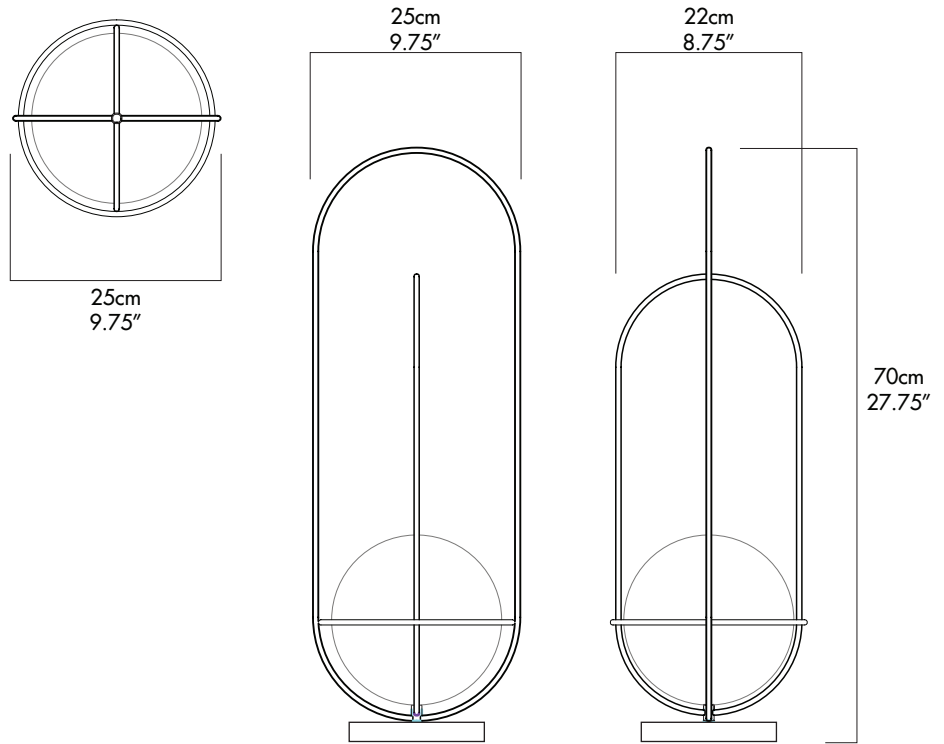

ORBIT / Table
LUKAS PEET / 2015

NEW / Available Now

ORB-T-WVV-BK

DESCRIPTION

A table light inspired by the planetary orbits around the sun. The sun in this case is a glass globe light source. Sitting on a marble base.

MOUNTING TYPE

Pendant Light

MATERIALS

CNC bent Steel Wire
LED Globe Bulb
Glass Globe

DIMENSIONS

Height 700mm / 27.75"
Diameter 250mm / 9.75"

STANDARD FINISHES - POWDER COAT

ELECTRICAL

1x G9 Socket
Includes Dim-able 3000K LED G9 Lamp
Voltage 120V / 230V

CERTIFICATIONS

	FINISH	TEMP.	CODE	
ORBIT TABLE	Black	WVV / 3000K	ORB-T-WVV-BK	<input type="checkbox"/>
	White	WVV / 3000K	ORB-T-WVV-WH	<input type="checkbox"/>