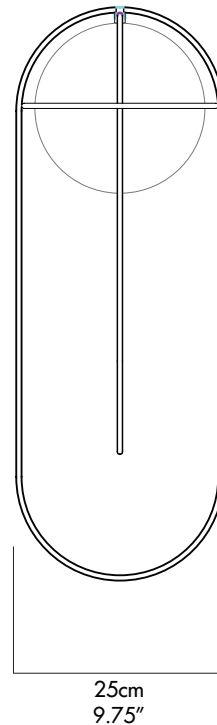

**ORBIT / Pendant**  
LUKAS PEET / 2015

**NEW / Available Now**

ORB-P-VVV-BK

**DESCRIPTION**

A pendant light inspired by the planetary orbits around the sun. The sun in this case is a glass globe light source.

**MOUNTING TYPE**  
Pendant Light

**MATERIALS**

CNC bent Steel Wire  
LED Globe Bulb  
Glass Globe

**FACTORY CORD LENGTH**

2.43 m / 96 "  
\*custom length available upon request.

**DIMENSIONS**

Height 685mm / 27"  
Diameter 250mm / 9.75"