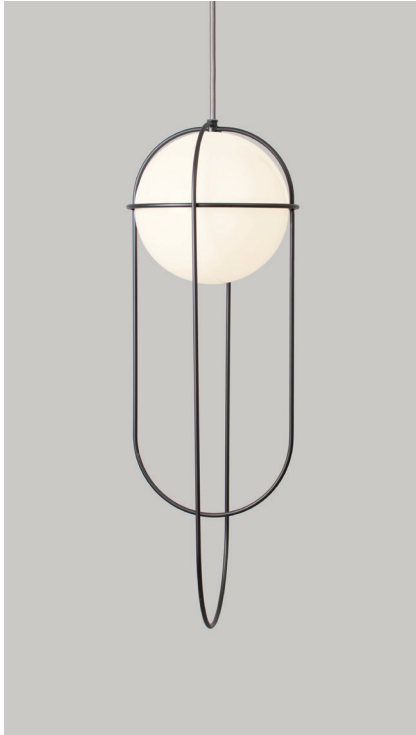

**ORBIT / Pendant**  
LUKAS PEET / 2015

**NEW / Available Now**

ORB-P-VVV-BK

**DESCRIPTION**

A pendant light inspired by the planetary orbits around the sun. The sun in this case is a glass globe light source.

**MOUNTING TYPE**  
Pendant Light

**MATERIALS**

CNC bent Steel Wire  
LED Globe Bulb  
Glass Globe

**FACTORY CORD LENGTH**

2.43 m / 96 "  
\*custom length available upon request.

**DIMENSIONS**

Height 685mm / 27"  
Diameter 250mm / 9.75"

**STANDARD FINISHES - POWDER COAT**

**ELECTRICAL**

1x G9 Socket  
Includes Dim-able 3000K LED G9 Lamp  
Voltage 120V / 230V

**CERTIFICATIONS**

	FINISH	TEMP.	CODE	
ORBIT PENDANT	Black	VVV / 3000K	ORB-P-VVV-BK	<input type="checkbox"/>
	White	VVV / 3000K	ORB-P-VVV-WH	<input type="checkbox"/>