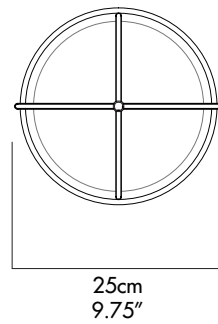

**ORBIT / Pendant**  
LUKAS PEET / 2015

**NEW / Available Now**

ORB-P-VVV-BK

**DESCRIPTION**

A pendant light inspired by the planetary orbits around the sun. The sun in this case is a glass globe light source.

**MOUNTING TYPE**  
Pendant Light

**MATERIALS**

CNC bent Steel Wire  
LED Globe Bulb  
Glass Globe

**FACTORY CORD LENGTH**

2.43 m / 96 "  
\*custom length available upon request.

**DIMENSIONS**

Height 685mm / 27"  
Diameter 250mm / 9.75"