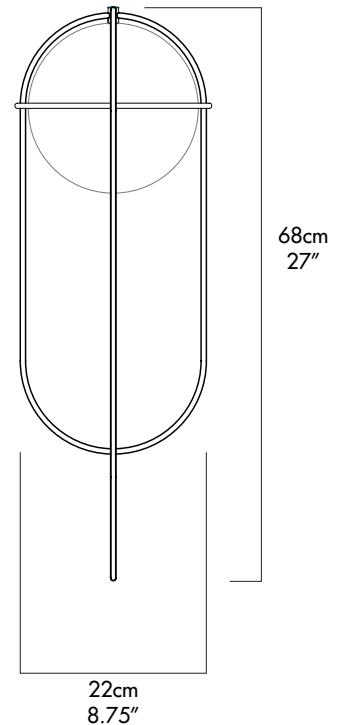

**ORBIT / Pendant**  
LUKAS PEET / 2015

**NEW / Available Now**

ORB-P-VVV-BK

**DESCRIPTION**

A pendant light inspired by the planetary orbits around the sun. The sun in this case is a glass globe light source.

**MOUNTING TYPE**  
Pendant Light

**MATERIALS**

CNC bent Steel Wire  
LED Globe Bulb  
Glass Globe

**FACTORY CORD LENGTH**

2.43 m / 96 "  
\*custom length available upon request.

**DIMENSIONS**

Height 685mm / 27"  
Diameter 250mm / 9.75"