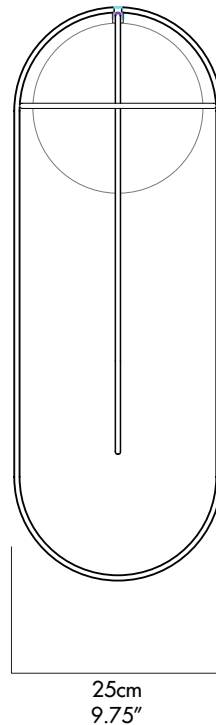

ORBIT / Pendant
LUKAS PEET / 2015

NEW / Available Now

ORB-P-VVV-BK

DESCRIPTION

A pendant light inspired by the planetary orbits around the sun. The sun in this case is a glass globe light source.

MOUNTING TYPE

Pendant Light

MATERIALS

CNC bent Steel Wire
LED Globe Bulb
Glass Globe

FACTORY CORD LENGTH

2.43 m / 96 "
*custom length available upon request.

DIMENSIONS

Height 685mm / 27"
Diameter 250mm / 9.75"

STANDARD FINISHES - POWDER COAT