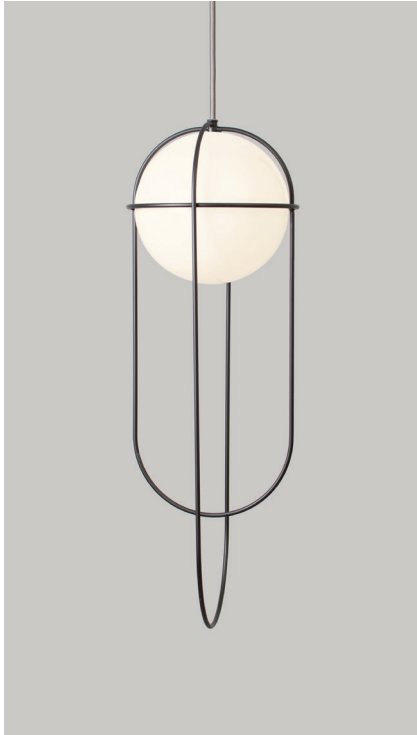

ORBIT / Pendant
LUKAS PEET / 2015

NEW / Available Now

ORB-P-VVV-BK

DESCRIPTION

A pendant light inspired by the planetary orbits around the sun. The sun in this case is a glass globe light source.

MOUNTING TYPE

Pendant Light

MATERIALS

CNC bent Steel Wire
LED Globe Bulb
Glass Globe

FACTORY CORD LENGTH

2.43 m / 96 "
*custom length available upon request.

DIMENSIONS

Height 685mm / 27"
Diameter 250mm / 9.75"

STANDARD FINISHES - POWDER COAT

ELECTRICAL

1x G9 Socket
Includes Dim-able 3000K LED G9 Lamp
Voltage 120V / 230V

CERTIFICATIONS

	FINISH	TEMP.	CODE	
ORBIT PENDANT	Black	VVV / 3000K	ORB-P-VVV-BK	<input type="checkbox"/>
	White	VVV / 3000K	ORB-P-VVV-WH	<input type="checkbox"/>