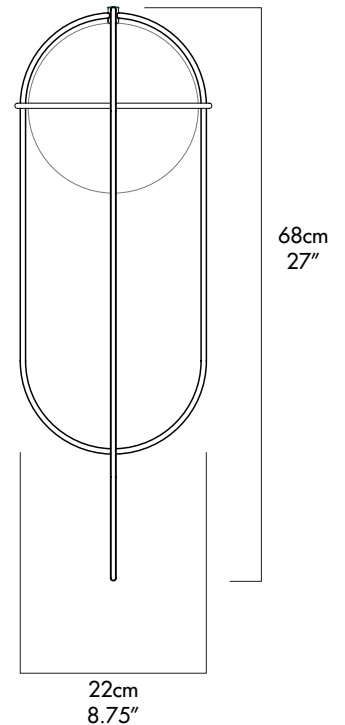

ORBIT / Pendant
LUKAS PEET / 2015

NEW / Available Now

ORB-P-VVV-BK

DESCRIPTION

A pendant light inspired by the planetary orbits around the sun. The sun in this case is a glass globe light source.

MOUNTING TYPE

Pendant Light

MATERIALS

CNC bent Steel Wire
LED Globe Bulb
Glass Globe

FACTORY CORD LENGTH

2.43 m / 96 "
*custom length available upon request.

DIMENSIONS

Height 685mm / 27"
Diameter 250mm / 9.75"

STANDARD FINISHES - POWDER COAT