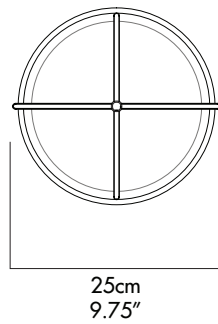

ORBIT / Pendant
LUKAS PEET / 2015

NEW / Available Now

ORB-P-VVV-BK

DESCRIPTION

A pendant light inspired by the planetary orbits around the sun. The sun in this case is a glass globe light source.

MOUNTING TYPE

Pendant Light

MATERIALS

CNC bent Steel Wire
LED Globe Bulb
Glass Globe

FACTORY CORD LENGTH

2.43 m / 96 "
*custom length available upon request.

DIMENSIONS

Height 685mm / 27"
Diameter 250mm / 9.75"

STANDARD FINISHES - POWDER COAT