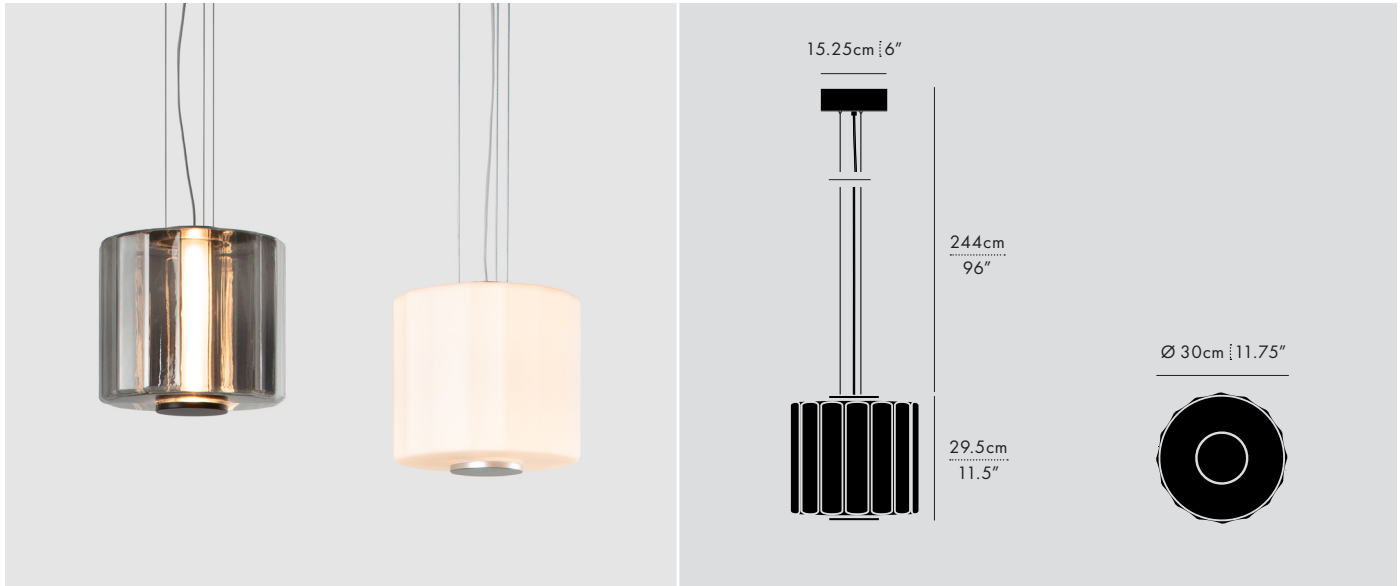

COLUMN 300 VERTICAL – P

PENDANT

MANUFACTURED IN CANADA

LUKAS PEET / 2022

DESCRIPTION

The Column conveys order, symmetry and magnificence. With a commutable quality, the luminaire is able to grow and increase its commanding presence in a room to affirm its powerful structure.

TYPE

Pendant

DIMENSIONS (PER 1 UNIT)

- Luminaire: Ø 30 x 29.5cm / Ø 11.75" x 11.5"
- Adjustable drop length: 244cm / 96"
- * CUSTOM LENGTH AVAILABLE
- Weight: 4.4kg / 9.7lbs

CERTIFICATIONS

* APPLICATION: DRY INDOOR LOCATION ONLY