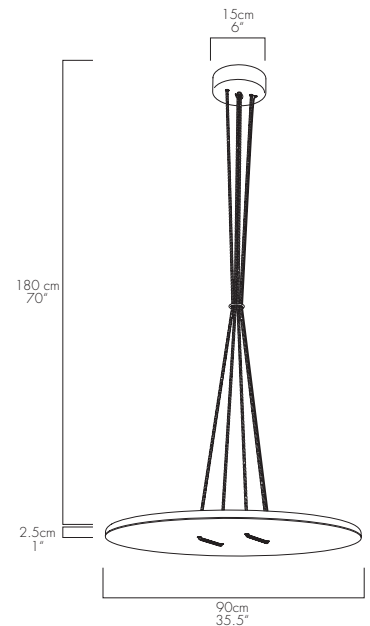

BUTTON 90 PENDANT

LUKAS PEET / 2013

DESCRIPTION

Wide surface LED pendant light. The fixture allows the user to articulate the illuminated face towards the desired direction.

MOUNTING TYPE

Pendant - Aimable

MATERIALS

Aluminium Body
Acrylic Led Panel And Diffuser
Nylon Rope
Brass Hardware

MANUFACTURED

Canada

DIMENSIONS

90 Ø x 2.5cm / 35.5" Ø x 1"

FACTORY DROP LENGTH

180cm / 70"

MOUNTING TYPE

Pendant - Aimable

MATERIALS

Aluminium Body
Acrylic LED Panel and Diffuser
Nylon Rope
Brass Hardware

MANUFACTURED

Canada

DIMENSIONS

60 Ø x 2.5 cm / 23.5" Ø x 1"

FACTORY DROP LENGTH

180cm / 70"

*Custom Length Available Upon Request.

FINISHES

Black

Gold Anodize

Bronze Anodize

White