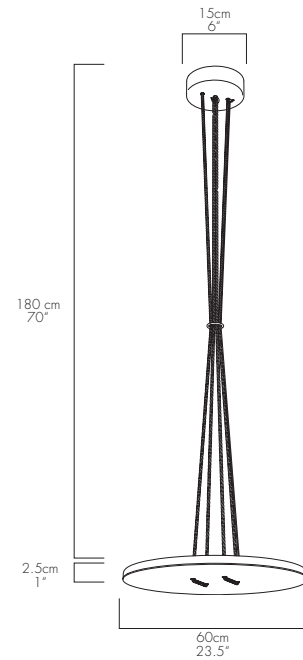

MATERIALS

Aluminium Body
Acrylic Led Panel And Diffuser
Nylon Rope
Brass Hardware

MANUFACTURED

Canada

DIMENSIONS

90 Ø x 2.5cm / 35.5" Ø x 1"

FACTORY DROP LENGTH

180cm / 70"

WWW.
INFO@
+ 1 60

illuminations
425 Peachtree Hills Ave NE #3, Atlanta, GA 30305
404.876.1064
sales@illumco.com

BUTTON 60 PENDANT

LUKAS PEET / 2013

DESCRIPTION

Wide surface LED pendant light. The fixture allows the user to articulate the illuminated face towards the desired direction.

MOUNTING TYPE

Pendant - Aimable

MATERIALS

Aluminium Body
Acrylic LED Panel and Diffuser
Nylon Rope
Brass Hardware

MANUFACTURED

Canada

DIMENSIONS

60 Ø x 2.5 cm / 23.5" Ø x 1"

FACTORY DROP LENGTH

180cm / 70"

*Custom Length Available Upon Request.

FINISHES

Black

Gold Anodize

Bronze Anodize

White