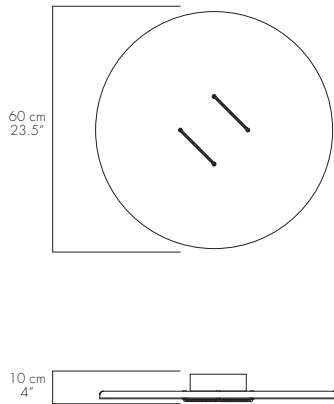

BUTTON 60 SURFACE MOUNT

LUKAS PEET / 2016

CEILING MOUNT

WALL MOUNT