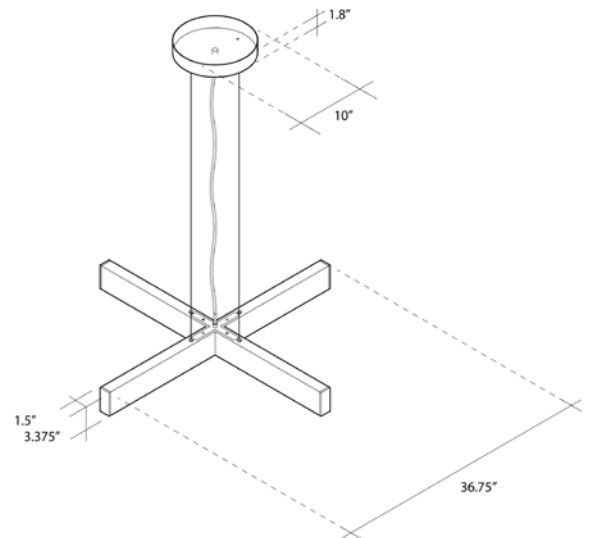

Warranty: 5 years

Fixture Weight:
7.5 lbs / 3.5 kg

Shipping Size and Weight:
32" L x 32" W x 8" H
81 cm x 81 cm x 20 cm
40 lbs / 18.1 kg

SPECIFICATIONS

Flexible LED Module (>60,000 Hour Lifespan)
Universal Voltage 120V-277V, 50Hz/60Hz

Dimming Options:
TRIAC/ELV or 0-10 V Control*
*SEE ASSEMBLY GUIDE FOR COMPATIBLE DIMMERS

Standard Output: 800 Lumens, 96 CRI, 18W

LED Temperatures (K): 2200, 2500, 2700, 3000, 3500, 4000, 5000

Cord Length*:
120" / 304.8 cm, Field Adjustable*