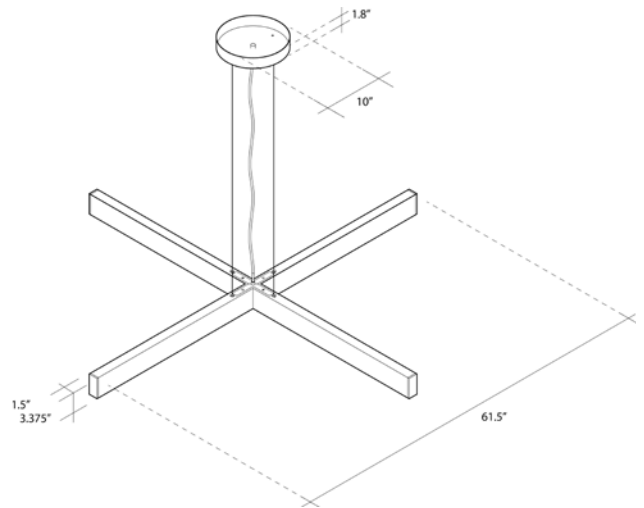

SPECIFICATIONS

Flexible LED Module (>60,000 Hour Lifespan)
Universal Voltage 120V-277V, 50Hz/60Hz

Dimming Options:
TRIAC/ELV or 0-10 V Control*
*SEE ASSEMBLY GUIDE FOR COMPATIBLE DIMMERS

Standard Output: 1360 Lumen, 96 CRI, 32W

LED Temperatures (K): 2200, 2500, 2700, 3000, 3500, 4000, 5000

Cord Length*:
120" / 304.8 cm, Field Adjustable*