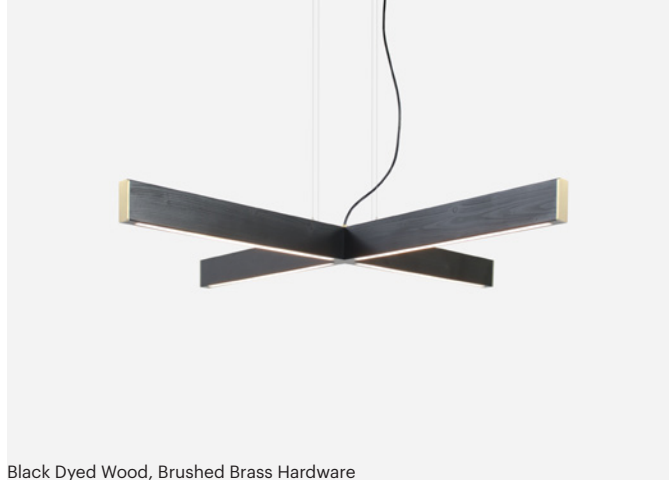

**AlexAllen
Studio**

AlexAllen Studio LLC
302 3rd Avenue
Brooklyn, NY 11215
T: +1 (917) 909-0405
info@alexallenstudio.com

www.alexallenstudio.com

2x4 Plus Pendant (Medium)