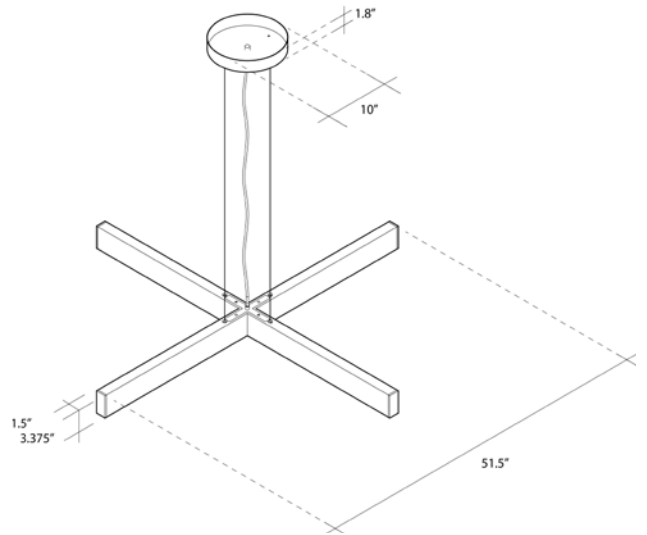

Warranty: 5 years

Fixture Weight:
10lbs / 4.5kg

Shipping Size and Weight:
42" L x 42" W x 8" H
106 cm x 106 cm x 20 cm
70lbs / 31.7 kg

FINISH OPTIONS

Wood Finishes: Natural,
Whitewashed or Black Dye

Endcaps Finishes: Blackened Steel, Brushed Steel,
Brushed Brass, Satin White

Standard Output: 1130 Lumens, 96 CRI,
27W

LED Temperatures (K): 2200, 2500, 2700,
3000, 3500, 4000, 5000

Cord Length*:
120" / 304.8 cm, Field Adjustable*

SPECIFICATION CODE

Fixture	Size	Wood Finish	LED Temp	Brightness	Dimming	Endcaps	Canopy Color	Cord Color
2X4PP	M			SB				
	S - Small M - Medium L - Large	NA - Natural WW - White-washed BD - Black Dye	22 - 2200K 25 - 2500K 27 - 2700K 30 - 3000K 35 - 3500K 40 - 4000K 50 - 5000K	SB - Standard Brightness	UNV - TRIAC/ ELV Control O10 - 0-10V	NO - No end caps BL - Blackened Steel BS - Brushed Steel BB - Brushed Brass SW - Satin White	SW - Satin White BK - Black	SW - Satin White BK - Black