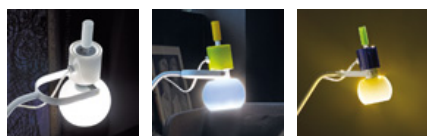

VEGA

Design Michele De Lucchi

VEGA LT

A piece of Italian design history that has recently been extended from the original table lamp to wall and floor versions.

VEGA LT

TECHNICAL DATA:

CERTIFICATIONS:

LIGHT SOURCES

1x60 W 120V/60HZ HALOGEN

VOLUME Mc 0,07
 GROSS WEIGHT Kg 7
 NET WEIGHT Kg 4,5

download

SHADE FINISHING

BC

MC1

MC2

FRAME FINISHING