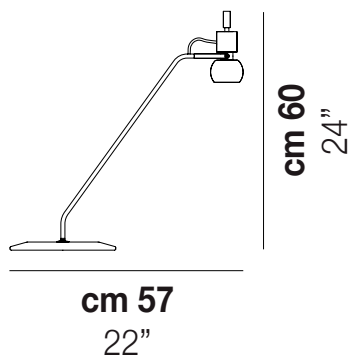

VEGA LT

TECHNICAL DATA:

CERTIFICATIONS:

LIGHT SOURCES

1x60 W 120V/60HZ HALOGEN

VOLUME Mc 0,07
GROSS WEIGHT Kg 7
NET WEIGHT Kg 4,5

download