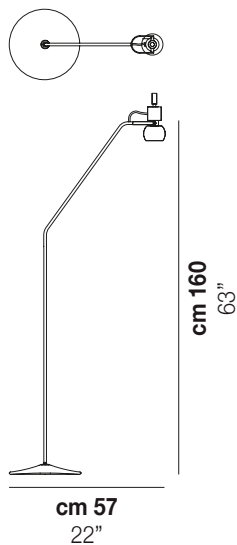

VEGA PT

TECHNICAL DATA:

CERTIFICATIONS:

LIGHT SOURCES

1x60 W 120V/60HZ HALOGEN

VOLUME Mc 0,18
GROSS WEIGHT Kg 7,5
NET WEIGHT Kg 5

download