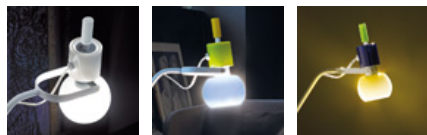

VEGA

Design Michele De Lucchi

VEGA PT

A piece of Italian design history that has recently been extended from the original table lamp to wall and floor versions.

VEGA PT

TECHNICAL DATA:

CERTIFICATIONS:

LIGHT SOURCES

1x60 W 120V/60HZ HALOGEN

VOLUME Mc 0,18
 GROSS WEIGHT Kg 7,5
 NET WEIGHT Kg 5

download

SHADE FINISHING

BC

MC1

MC2

FRAME FINISHING