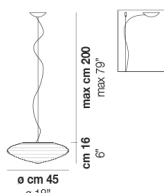

OTHER VERSION AVAILABLE

Click on the version to go to the web version of the product