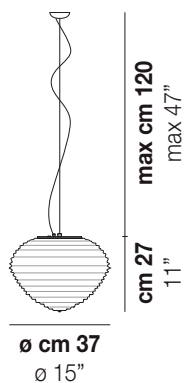

SPIRIT SP 37

TECHNICAL DATA:

CERTIFICATIONS:

VOLUME	Mc 0
GROSS WEIGHT	Kg 8,5
NET WEIGHT	Kg 5

download

SHADE FINISHING

BCLU

CRTR