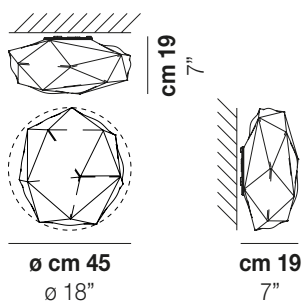

SEMAI PL G

TECHNICAL DATA:

CERTIFICATIONS:

LIGHT SOURCES

2x60w 120V/60HZ E26

VOLUME Mc 0,18
GROSS WEIGHT Kg 8,5
NET WEIGHT Kg 6

download

SHADE FINISHING