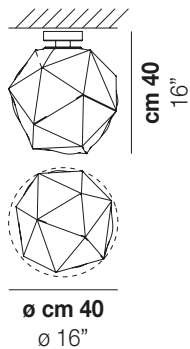

SEMAI PL G

TECHNICAL DATA:

CERTIFICATIONS:

LIGHT SOURCES

2x60w 120V/60HZ E26

VOLUME Mc 0,18
GROSS WEIGHT Kg 8,5
NET WEIGHT Kg 6

download

SHADE FINISHING

TECHNICAL DATA:

CERTIFICATIONS:

LIGHT SOURCES

1x60 W 120V/60HZ E26

VOLUME Mc 0,17
GROSS WEIGHT Kg 8,5
NET WEIGHT Kg 6

download

SHADE FINISHING

BCLU