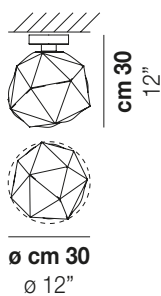

SEMAI PL P

TECHNICAL DATA:

CERTIFICATIONS:

LIGHT SOURCES

1x60 W 120V/60HZ E26

VOLUME Mc 0,1
GROSS WEIGHT Kg 5
NET WEIGHT Kg 3

download

SHADE FINISHING

BCLU

FRAME FINISHING

BC

OTHER VERSION AVAILABLE

Click on the version to go to the web version of the product

SEMAI PL M