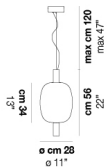

OTHER VERSION AVAILABLE

Click on the version to go to the web version of the product

RIFLE SP 2