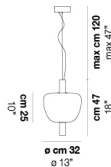

RIFLESSO SP 1

TECHNICAL DATA:

LED N 1x12,5w 120V/60HZ LED
3.000K

VOLUME Mc 0,22
GROSS WEIGHT Kg 10
NET WEIGHT Kg 7

CERTIFICATIONS:

download

SHADE FINISHING

AM/TR CR/TR

FRAME FINISHING

BKS RAV

OTHER VERSION AVAILABLE

Click on the version to go to the web version of the product

RIFLE SP 2

RIFLE SP 3