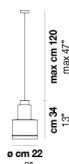

MEDEA SP 1

TECHNICAL DATA:

LED N 1x15,5w 120V/60HZ LED
1725W DIM 3.000K

CERTIFICATIONS:

VOLUME Mc 0,1
GROSS WEIGHT Kg 6,8
NET WEIGHT Kg 2,8

download

SHADE FINISHING

BC/SF

CR/TR

FRAME FINISHING

AVS

OTHER VERSION AVAILABLE

Click on the version to go to the web version of the product

MEDEA SP 2

MEDEA SP 3