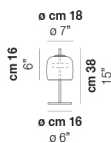

JUBE LT P

TECHNICAL DATA:

1x13 W 37 V

1x13 W 37 V

CERTIFICATIONS:

Led 2700 K 13 W 37 V 2000 lm DIM4 Push

Led 3000 K 13 W 37 V 2000 lm DIM4 Push

VOLUME Mc 0,1

GROSS WEIGHT Kg 6

NET WEIGHT Kg 3

download

SHADE FINISHING

AATR

CRTR

FUTR

TBTR

VATR

FRAME FINISHING

AVS

OS

OTHER VERSION AVAILABLE

Click on the version to go to the web version of the product

JUBE LT G

JUBE LT S