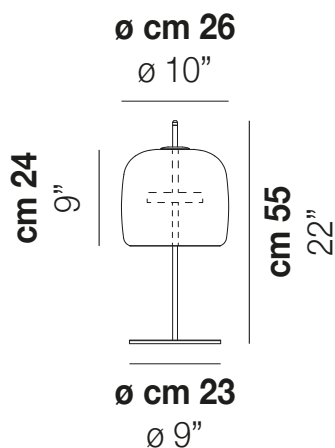

JUBE LT G

TECHNICAL DATA:

LED 2700K DIM4 1x13 W 37 V

LED 3000K DIM4 1x13 W 37 V

CERTIFICATIONS:

Led 2700 K 13 W 37 V 2000 lm DIM4 Push

Led 3000 K 13 W 37 V 2000 lm DIM4 Push

VOLUME Mc 0

JUBE LT P

TECHNICAL DATA:

1x13 W 37 V

1x13 W 37 V

CERTIFICATIONS:

Led 2700 K 13 W 37 V 2000 lm DIM4 Push

Led 3000 K 13 W 37 V 2000 lm DIM4 Push

VOLUME Mc 0,1

JUBE LT S

TECHNICAL DATA:

LED 2700K DIM4	1x8,5 W	24 V
LED 3000K DIM4	1x8,5 W	24 V

CERTIFICATIONS:

Led 2700 K 8,5 W 24 V 1200 lm DIM4 Push

Led 3000 K 8,5 W 24 V 1200 lm DIM4 Push

VOLUME	Mc 0,08
GROSS WEIGHT	Kg 4
NET WEIGHT	Kg 2