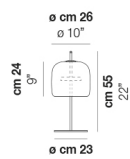

OTHER VERSION AVAILABLE

Click on the version to go to the web version of the product

JUBE LT P