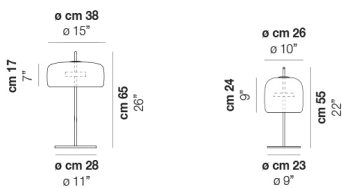

JUBE LT P

OTHER VERSION AVAILABLE

Click on the version to go to the web version of the product

JUBE LT G