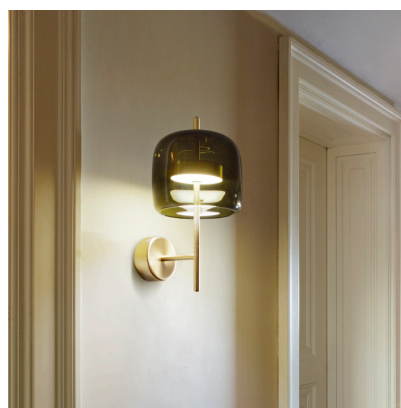

JUBE

Design Favaretto&Partners

JUBE LT G

The elegant and delicate look of the blown glass finds a new dimension in Jube. Two glass units placed side by side, so perfectly assembled, that they look like a unique piece. A sinuous lamp, with tone-on-tone colours that give it a precious, vintage mood.