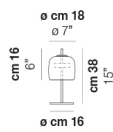

JUBE LT G

TECHNICAL DATA:

LED 2700K DIM4 1x13 W 37 V

LED 3000K DIM4 1x13 W 37 V

CERTIFICATIONS:

Led 2700 K 13 W 37 V 2000 lm DIM4 Push

Led 3000 K 13 W 37 V 2000 lm DIM4 Push

VOLUME Mc 0

GROSS WEIGHT Kg 11

NET WEIGHT Kg 6

download

SHADE FINISHING

AATR

CRTR

FUTR

TBTR

VATR

FRAME FINISHING

AVS

OS

OTHER VERSION AVAILABLE

Click on the version to go to the web version of the product

JUBE LT P

JUBE LT S