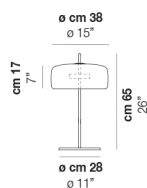

OTHER VERSION AVAILABLE

Click on the version to go to the web version of the product

JUBE LT G