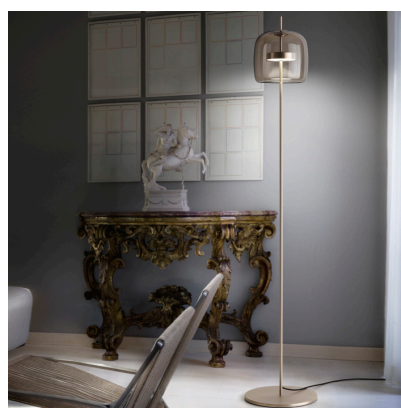

JUBE

Design Favaretto&Partners

JUBE LT G

The elegant and delicate look of the blown glass finds a new dimension in Jube. Two glass units placed side by side, so perfectly assembled, that they look like a unique piece. A sinuous lamp, with tone-on-tone colours that give it a precious, vintage mood.