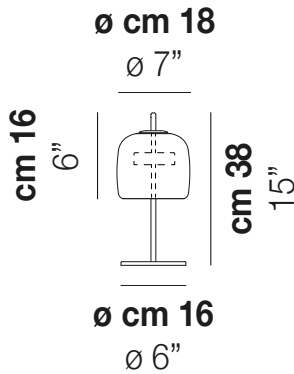

JUBE LT P

TECHNICAL DATA:

1x13 W 37 V

1x13 W 37 V

CERTIFICATIONS:

Led 2700 K 13 W 37 V 2000 lm DIM4 Push

Led 3000 K 13 W 37 V 2000 lm DIM4 Push

VOLUME Mc 0,1

JUBE LT S

TECHNICAL DATA:

LED 2700K DIM4	1x8,5 W	24 V
LED 3000K DIM4	1x8,5 W	24 V

CERTIFICATIONS:

Led 2700 K 8,5 W 24 V 1200 lm DIM4 Push

Led 3000 K 8,5 W 24 V 1200 lm DIM4 Push

VOLUME	Mc 0,08
GROSS WEIGHT	Kg 4
NET WEIGHT	Kg 2