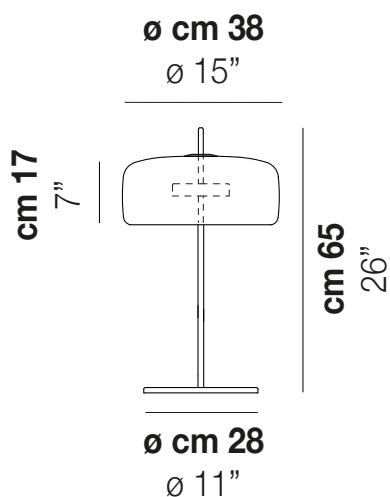

JUBE LT G

TECHNICAL DATA:

LED 2700K DIM4 1x13 W 37 V

LED 3000K DIM4 1x13 W 37 V

CERTIFICATIONS:

Led 2700 K 13 W 37 V 2000 lm DIM4 Push

Led 3000 K 13 W 37 V 2000 lm DIM4 Push

VOLUME Mc 0

JUBE LT P

TECHNICAL DATA:

1x13 W 37 V

1x13 W 37 V

CERTIFICATIONS:

Led 2700 K 13 W 37 V 2000 lm DIM4 Push

Led 3000 K 13 W 37 V 2000 lm DIM4 Push

VOLUME Mc 0,1

JUBE LT S

TECHNICAL DATA:

LED 2700K DIM4	1x8,5 W	24 V
LED 3000K DIM4	1x8,5 W	24 V

CERTIFICATIONS:

Led 2700 K 8,5 W 24 V 1200 lm DIM4 Push

Led 3000 K 8,5 W 24 V 1200 lm DIM4 Push

VOLUME	Mc 0,08
GROSS WEIGHT	Kg 4
NET WEIGHT	Kg 2