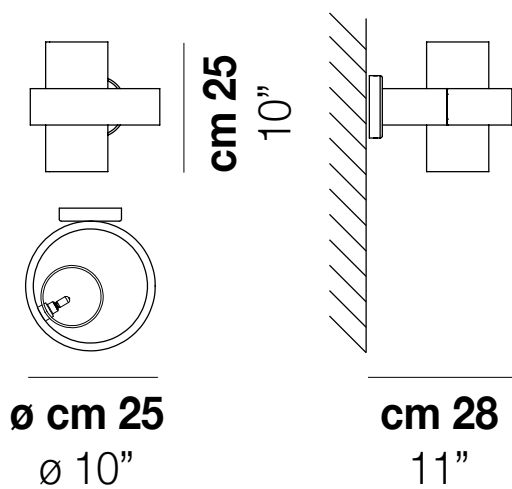

ARMONIA AP 25

TECHNICAL DATA:

CERTIFICATIONS:

LIGHT SOURCES

ALO 1x60w 120V/60HZ G9

VOLUME Mc 0,22
GROSS WEIGHT Kg 0
NET WEIGHT Kg 0

download

SHADE FINISHING

CR/RI

FU/RI

FRAME FINISHING

N-O

N-R