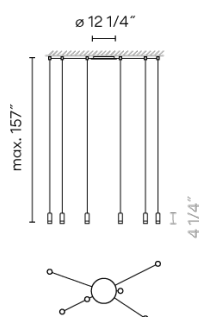

Wireflow free-form

VIBIA

0355

Design By Arik Levy

Wireflow - designed by Arik Levy. A sculptural luminaire that reinterprets and puts a completely new twist on the classical chandelier. Its elegant structure allows combinations of the enhanced black electrical wires and lacquered metal rods to create large, visually dynamic chandeliers and sculptural luminaires. The canopy (power feed) can be positioned on the ceiling or wall.

Spec sheet

Optional: Extra cable length
Min. Quantity, upcharge and extra lead time apply

Finish	● 04 Black RAL 9005
LED color temperature	2700 K
Dimming	0-10V Optional DALI or Lutron ECO Min. Quantity, upcharge and extra lead time apply
Installation type	Surface
Materials	Canopy: Steel Body: Aluminum
Light source	6 x LED 4.5W 700mA
LED	CR>90 3268.2 lm 12 2700 K
Driver	CC - Constant Current 700 120-277 V 50/60 HZ
	  Dimmable LED
	IP20 Multi-volt  Dry Location
	50-60Hz 
Application	Pendants
Packaging	1 Box 16.54 m x 16.54 m x 9.84 m Gross weight 14.76 Net weight 13.22 Vol. 1.5574