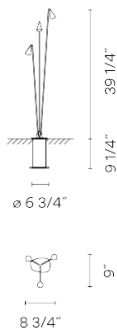

Brisa

Design by Lievore Altherr Molina.

VIBIA

Reference

4635.

Application

Outdoor

Installation type

Recessed

Description

BRISA is a fitted outdoor lamp with three revolving, adjustable arms. It is ideal for illuminating garden spaces and paths. Designed by Liévore, Altherr, Molina, it is available in two colours: khaki lacquer or matt oxide.

Diffuser

Polycarbonate diffuser

Materials

Shade: Aluminum
Base: Aluminum
Tube: Stainless steel
Disc: Stainless steel

Finishes

4635-07 Khaki (RAL 7039)

4635-54 Oxide (RAL 8014)

Sketch

Light source: 2700K CRI >90 598 lm 95 lm/W

Fixture: 232 lm 37 lm/W

Driver included: CC - Constant Current 700 mA 100~240V 50/60Hz

Electronic dimming: NO DIMMING

Installation and assembly

Please see the installation manual