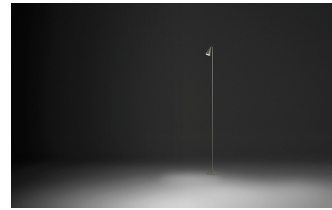

Brisa

Design by Lievore Altherr Molina.

VIBIA

Reference

4630.

Application

Outdoor

Installation type

Recessed

Description

BRISA is a fitted outdoor lamp that is revolving and adjustable. It is ideal for illuminating garden spaces and paths. Designed by Liévore, Altherr, Molina, it is available in two colours: khaki lacquer or matt oxide.

Diffuser

Polycarbonate diffuser

Materials

Shade: Aluminum
Base: Aluminum
Vertical tube: Steel
Disc: Stainless steel

Finishes

4630-07 Khaki (RAL 7039)

4630-54 Oxide (RAL 8014)

Sketch