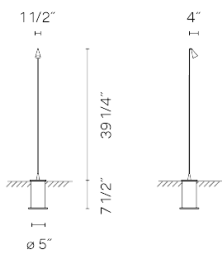

Brisa

Design by Lievore Altherr Molina.

VIBIA

Reference

4630.

Application

Outdoor

Installation type

Recessed

Description

BRISA is a fitted outdoor lamp that is revolving and adjustable. It is ideal for illuminating garden spaces and paths. Designed by Liévore, Altherr, Molina, it is available in two colours: khaki lacquer or matt oxide.

Diffuser

Polycarbonate diffuser

Materials

Shade: Aluminum
Base: Aluminum
Vertical tube: Steel
Disc: Stainless steel

Finishes

4630-07 Khaki (RAL 7039)

4630-54 Oxide (RAL 8014)

Sketch

Light source: 2700K CRI >90 199 lm 95 lm/W

Fixture: 75 lm 36 lm/W

Driver included: CC - Constant Current 700 mA 100-240V 50/60Hz

Electronic dimming: NO DIMMING

Remote dimming: DALI or Lutron ECO

Installation and assembly

Please see the installation manual