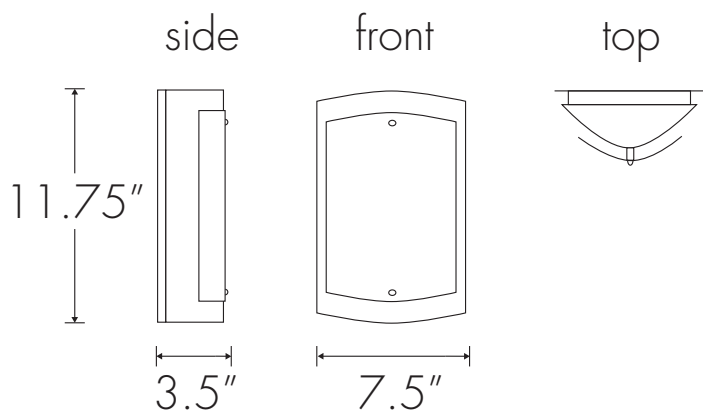

ULTRALIGHTS

LUZ AZUL 9318L12

Base Specifications:

11.75"h x 7.5"w x 3.5"d

10: WRL - 1 x E26 - for LED retro 20W max (T-10)

Opal Acrylic Diffuser

ADA

Notes:

01: Wet Loc option is 5" deep

9318L12				
MODEL	FINISH	DIFFUSER	LAMPING	VOLTAGE

Note of Modifications

- BA - Bronze Age
- BK - Black
- BP - Black Pearl
- CB - Cast Bronze
- CH - Chestnut
- CR - Chrome
- DI - Dark Iron
- EB - Empire Bronze
- MB - Medieval Bronze
- NB - New Brass
- SB - Smokey Brass
- SP - Satin Pewter
- SS - Smoked Silver

1. PREMIUM
2. ANI - Ancient Iron
   - BCP - Burlled Copper Plate
   - RCU - Raw Copper Unfinished

- OA - Opal Acrylic
- PREMIUM
- CO - Caramel Onyx
- FA - Faux Alabaster
- TS - Tea Stained
- WS - White Swirl
- BB - Bay Blue
- MP - Majestic Purple
- SG - Savannah Green
- SO - Sunrise Orange
- SR - Sunset Red

- 01: Wet Loc - Incan - 1 x E26
  60W max (Non-ADA)
- 02: Wet Loc - LED - 8.4W
  (Std Phase Dim) - 1181 Lumens
- 03: Incan - 1 x E26 - 60W max
- 04: LED - 5W
  (Non-Dim or Dim w/ 0-10V Dim system)
  770 Lumens
- 10: WRL - 1 x E26 - for LED Retro
  20W max (T-10)

- 01: 120V
- 02: 120V
- 03: 120V
- 04: Universal
- 10: 120V

COLOR TEMPERATURE

- ☐ 3000K (Standard)
- ☐ 2700K
- ☐ 3500K
- ☐ 4000K

Project Name

Specifier Name
Specifier Location

Quantity