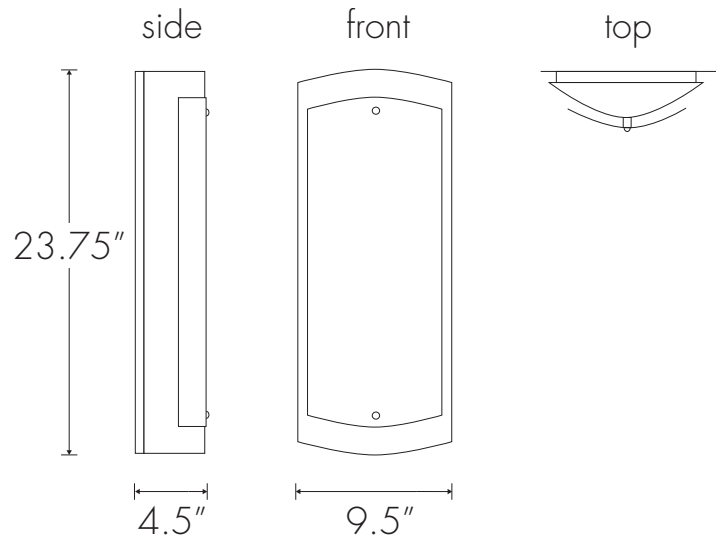

ULTRALIGHTS

LUZ AZUL 9318L24

Base Specifications:

23.75"h x 9.5"w x 4.5"d

01: Wet Loc - Incan - 2 x E26 - 60W max ea

Opal Acrylic Diffuser

Notes:

Horizontal mounting available

9318L24	-		-		-			
MODEL		FINISH		DIFFUSER		LAMPING		VOLTAGE

Note of Modifications

- BA - Bronze Age
- BK - Black
- BP - Black Pearl
- CB - Cast Bronze
- CH - Chestnut
- CR - Chrome
- DI - Dark Iron
- EB - Empire Bronze
- MB - Medieval Bronze
- NB - New Brass
- SB - Smokey Brass
- SP - Satin Pewter
- SS - Smoked Silver

1. PREMIUM
2. ANI - Ancient Iron
   - BCP - Burlled Copper
   - RCU - Raw Copper Unfinished

- OA - Opal Acrylic
- PREMIUM
- CO - Caramel Onyx
- FA - Faux Alabaster
- TS - Tea Stained
- WS - White Swirl
- BB - Bay Blue
- MP - Majestic Purple
- SG - Savannah Green
- SO - Sunrise Orange
- SR - Sunset Red

- 01: Wet Loc - Incan - 1 x E26
  60W max
- 02: Wet Loc - LED - 16.8W
  (Std Phase Dim) - 2362 Lumens
- 03: Incan - 2 x E26 - 60W max
- 04: LED - 14.8W
  (Non-Dim or Dim w/ 0-10V Dim system)
  2320 Lumens
- 10: WRL - 2 x E26 - for LED Retro
  20W max ea

- 01: 120V
- 02: 120V
- 03: 120V
- 04: Universal
- 10: 120V

COLOR TEMPERATURE

- ☐ 3000K (Standard)
- ☐ 2700K
- ☐ 3500K
- ☐ 4000K

Project Name

Specifier Name
Specifier Location

Quantity

WWW.ULTRALIGHTSLIGHTING.COM

1936 E 18th St • Tucson, AZ 85719 • p +1 520 623 9829 • f +1 520 623 008

425 Peachtree Hills Ave. NE #3 Atlanta, GA 30305
404.876.1064 sales@illumco.com