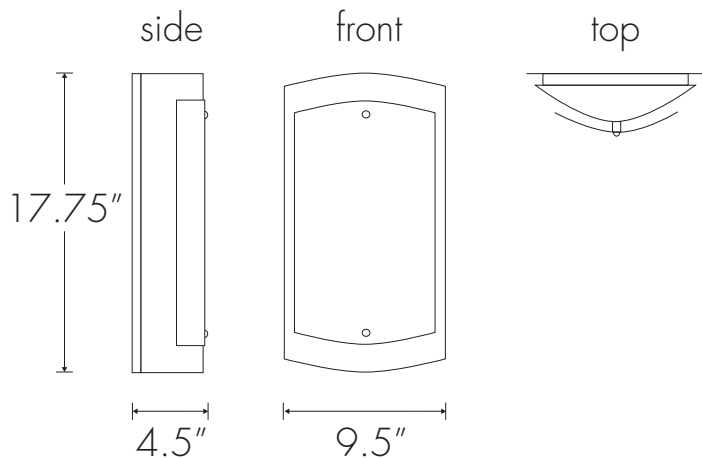

ULTRALIGHTS

LUZ AZUL 9318

Base Specifications:

17.75"h x 9.5"w x 4.5"d

01: Wet Loc - Incan - 1 x E26 - 60W max

Opal Acrylic Diffuser

Notes:

Horizontal mounting available

9318				
MODEL	FINISH	DIFFUSER	LAMPING	VOLTAGE

Note of Modifications

- BA - Bronze Age
- BK - Black
- BP - Black Pearl
- CB - Cast Bronze
- CH - Chestnut
- CR - Chrome
- DI - Dark Iron
- EB - Empire Bronze
- MB - Medieval Bronze
- NB - New Brass
- SB - Smokey Brass
- SP - Satin Pewter
- SS - Smoked Silver

- PREMIUM
- ANI - Ancient Iron
- BCP - Burlled Copper Plate
- RCU - Raw Copper Unfinished

- OA - Opal
- PREMIUM
- CO - Caramel Onyx
- FA - Faux Alabaster
- TS - Tea Stained
- WS - White Swirl
- BB - Bay Blue
- MP - Majestic Purple
- SG - Savannah Green
- SO - Sunrise Orange
- SR - Sunset Red

- 01: Wet Loc - Incan - 1 x E26
  60W max
- 02: Wet Loc - LED - 8.4W
  (Std Phase Dim) - 1181 Lumens
- 03: Incan - 2 x E26 - 60W max
- 04: LED - 7.4W
  (Non-Dim or Dim w/ 0-10V Dim system)
  1160 Lumens
- 10: WRL - 2 x E26 - for LED Retro
  20W max

- 01: 120V
- 02: 120V
- 03: 120V
- 04: Universal
- 10: 120V

COLOR TEMPERATURE

- ☐ 3000K (Standard)
- ☐ 2700K
- ☐ 3500K
- ☐ 4000K

Project Name

Specifier Name
Specifier Location

Quantity

WWW.ULTRALIGHTSLIGHTING.COM

1936 E 18th St • Tucson, AZ 85719 • p +1 520 623 9829 • f +1 520 623 008

425 Peachtree Hills Ave. NE #3 Atlanta, GA 30305
404.876.1064 sales@illumco.com