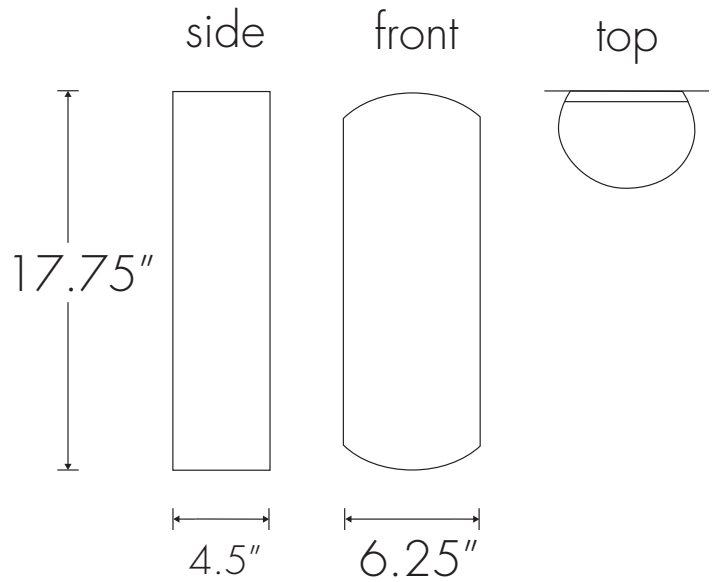

BASICS 9260L18

Base Specifications:

17.75"h x 6.25"w x 4.5"d

01: Wet Loc - Incan - 1 x E26 - 60W max

Notes:

Horizontal mounting available

Dark Sky friendly available

9260L18			
MODEL	FINISH	LAMPING	VOLTAGE

Note of Modifications

- BA - Bronze Age
- BK - Black
- BP - Black Pearl
- CB - Cast Bronze
- CH - Chestnut
- CR - Chrome
- DI - Dark Iron
- EB - Empire Bronze
- MB - Medieval Bronze
- NB - New Brass
- SB - Smokey Brass
- SP - Satin Pewter
- SS - Smoked Silver

1. PREMIUM
2. ANI - Ancient Iron
   - BCP - Burled Copper
   - RCU - Raw Copper Unfinished

- 01: Wet Loc - Incan - 1 x E26
  60W max ea
- 02: Wet Loc - LED - 8.4W
  (Std Phase Dim) - 1181 Lumens
- 03: Incan - 2 x E26 - 60W max
- 04: LED - 7.4W
  (Non-Dim or Dim w/ 0-10V Dim system)
  1160 Lumens
- 10: WRL - 2 x E26 - for LED Retro
  20W max

- 01: 120V
- 02: 120V
- 03: 120V
- 04: Universal
- 10: 120V

COLOR TEMPERATURE

- ☐ 3000K (Standard)
- ☐ 2700K
- ☐ 3500K
- ☐ 4000K

Project Name	Specifier Name Specifier Location	Quantity