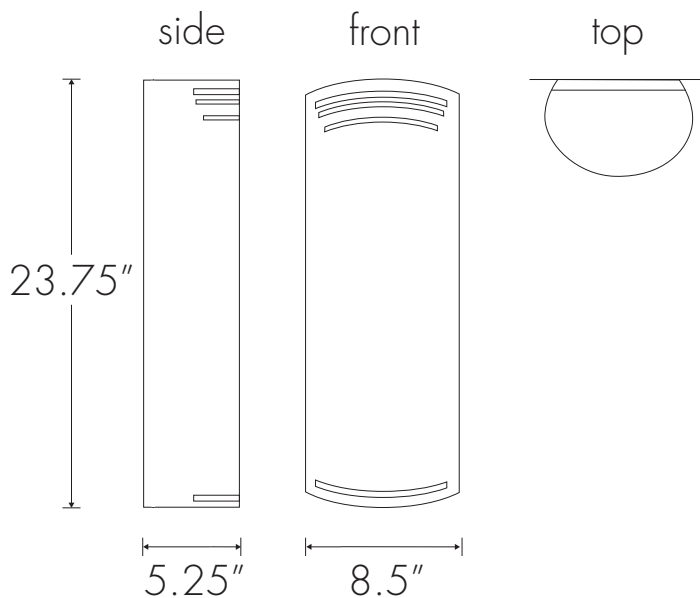

ULTRALIGHTS

LUZ AZUL 8801L24

Base Specifications:

23.75"h x 8.5"w x 5.25"d

01: Wet Loc - Incan - 2 x E26 - 60W max ea

Notes:

Dark Sky friendly available

8801L24			
MODEL	FINISH	LAMPING	VOLTAGE

Note of Modifications

- BA - Bronze Age
- BK - Black
- BP - Black Pearl
- CB - Cast Bronze
- CH - Chestnut
- CR - Chrome
- DI - Dark Iron
- EB - Empire Bronze
- MB - Medieval Bronze
- NB - New Brass
- SB - Smokey Brass
- SP - Satin Pewter
- SS - Smoked Silver

1. PREMIUM
2. ANI - Ancient Iron
   - BCP - Burlled Copper
   - RCU - Raw Copper Unfinished

- 01: Wet Loc - Incan - 2 x E26
  60W max ea
- 02: Wet Loc - LED - 16.8W
  (Std Phase Dim) - 2362 Lumens
- 03: Incan - 2 x E26 - 60W max ea
- 04: LED - 14.8W
  (Non-Dim or Dim w/ 0-10V Dim system)
  2320 Lumens
- 10: WRL - 2 x E26 - for LED Retro
  20W max
- EM: Emergency Pack

- 01: 120V
- 02: 120V
- 03: 120V
- 04: Universal
- 10: 120V
- EM: Universal

COLOR TEMPERATURE

- ☐ 3000K (Standard)
- ☐ 2700K
- ☐ 3500K
- ☐ 4000K

Project Name

Specifier Name
Specifier Location

Quantity

WWW.ULTRALIGHTSLIGHTING.COM

1936 E 18th St • Tucson, AZ 85719 • p +1 520 623 9829 • f +1 520 623 0068

425 Peachtree Hills Ave. NE #3 Atlanta, GA 30305
404.876.1064 sales@illumco.com