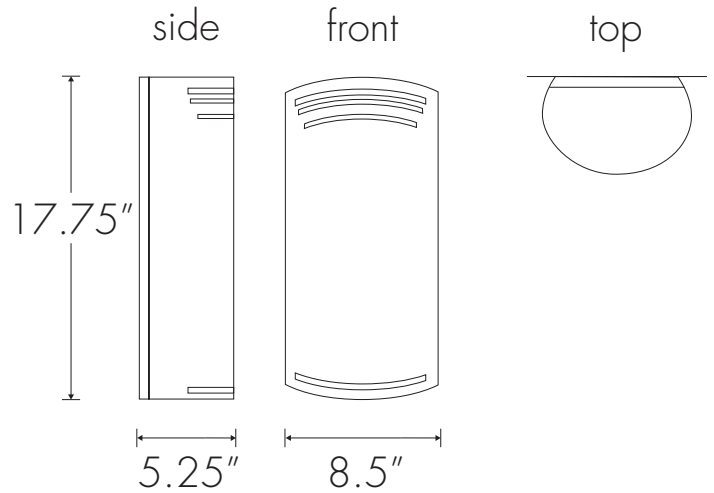

ULTRALIGHTS

LUZ AZUL 8801L18

Base Specifications:

17.75"h x 8.5"w x 5.25"d

01: Wet Loc - Incan - 2 x E26 - 60W max ea

Notes:

Dark Sky friendly available

8801L18	-	-	-
MODEL		FINISH	LAMPING
		VOLTAGE	

- PREMIUM
- ANI - Ancient Iron
 - BCP - Burlled Copper
 - RCU - Raw Copper Unfinished

- 01: Wet Loc - Incan - 2 x E26
60W max ea
- 02: Wet Loc - LED - 8.4W
(Std Phase Dim) - 1181 Lumens
- 03: Incan - 2 x E26 - 60W max ea
- 04: LED - 7.4W
(Non-Dim or Dim w/ 0-10V Dim system)
1160 Lumens
- 10: WRL - 2 x E26 - for LED Retro
20W max
- EM: Emergency Pack

Base Specifications:

23.75"h x 8.5"w x 5.25"d

01: Wet Loc - Incan - 2 x E26 - 60W max ea

Notes:

Dark Sky friendly available

8801L24			
MODEL	FINISH	LAMPING	VOLTAGE

Note of Modifications

- BA - Bronze Age
- BK - Black
- BP - Black Pearl
- CB - Cast Bronze
- CH - Chestnut
- CR - Chrome
- DI - Dark Iron
- EB - Empire Bronze
- MB - Medieval Bronze
- NB - New Brass
- SB - Smokey Brass
- SP - Satin Pewter
- SS - Smoked Silver