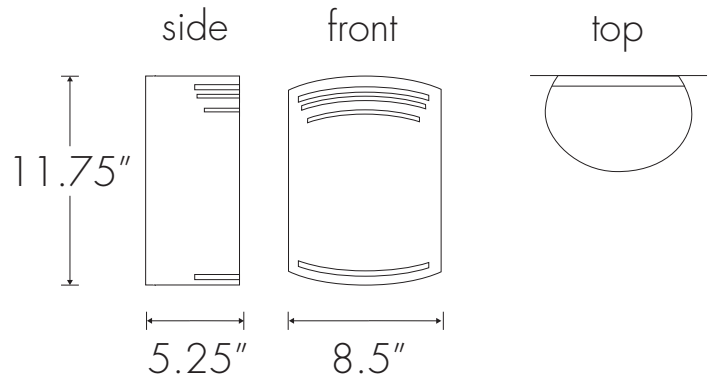

LUZ AZUL 8801

Base Specifications:

11.75"h x 8.5"w x 5.25"d

01: Wet Loc - Incan - 1 x E26 - 60W max

Notes:

Dark Sky friendly available

8801			
MODEL	FINISH	LAMPING	VOLTAGE

Note of Modifications

- BA - Bronze Age
- BK - Black
- BP - Black Pearl
- CB - Cast Bronze
- CH - Chestnut
- CR - Chrome
- DI - Dark Iron
- EB - Empire Bronze
- MB - Medieval Bronze
- NB - New Brass
- SB - Smokey Brass
- SP - Satin Pewter
- SS - Smoked Silver

1. PREMIUM
2. ANI - Ancient Iron
   - BCP - Burlled Copper
   - RCU - Raw Copper Unfinished

- 01: Wet Loc - Incan - 1 x E26
  60W max
- 02: Wet Loc - LED - 8.4W
  (Std Phase Dim) - 1181 Lumens
- 03: Incan - 1 x E26 - 60W max
- 04: LED - 5W
  (Non-Dim or Dim w/ 0-10V Dim system)
  770 Lumens
- 10: WRL - 1 x E26 - for LED Retro
  20W max

- 01: 120V
- 02: 120V
- 03: 120V
- 04: Universal
- 10: 120V

COLOR TEMPERATURE

- ☐ 3000K (Standard)
- ☐ 2700K
- ☐ 3500K
- ☐ 4000K

Project Name	Specifier Name Specifier Location	Quantity