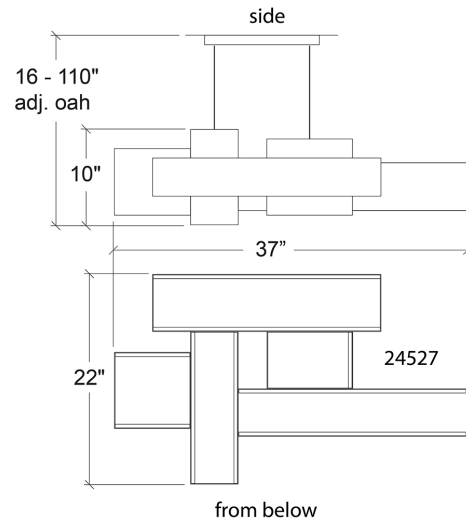

Metro 24527

project name:

project location:

specifier name:

specifier location:

quantity:

fixture type:

modifications:

Base Specs

37"l x 22"w x 10"h x 16" - 110" Adj. OAH
 Opal Acrylic Bottom Diffuser
 Cable Hung

Metro 24527

standard finish:

- BA - Bronze Age
- BK - Black
- BP - Black Pearl
- CB - Cast Bronze
- CH - Chestnut
- CR - Chrome
- DI - Dark Iron
- EB - Empire Bronze
- MB - Medieval Bronze
- NB - New Brass
- SB - Smokey Brass
- SP - Satin Pewter
- SS - Smoked Silver

lamping:

04: 45.44w Integrated LED, 7668 Initial Lumens, 3000K, 90 CRI, 120V-277V, 0-10V Dimming, UL/cUL Dry/Damp (Powered hanging cables - NO BLACK POWER CORD)

standard diffuser:

- OA - Opal Acrylic

mounting: