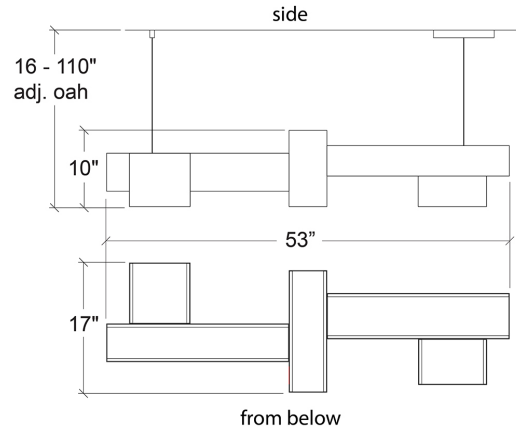

Metro 24526

project name:

project location:

specifier name:

specifier location:

quantity:

fixture type:

modifications:

Base Specs

53"l x 17"w x 10"h x 16" - 110" Adj. OAH
 Opal Acrylic Bottom Diffuser
 Cable Hung

Metro 24526

standard finish:

- BA - Bronze Age
- BK - Black
- BP - Black Pearl
- CB - Cast Bronze
- CH - Chestnut
- CR - Chrome
- DI - Dark Iron
- EB - Empire Bronze
- MB - Medieval Bronze
- NB - New Brass
- SB - Smokey Brass
- SP - Satin Pewter
- SS - Smoked Silver

lampping:

04: 45.44w Integrated LED, 7668 Initial Lumens, 3000K, 90 CRI, 120V-277V, 0-10V Dimming, UL/cUL Dry/Damp (Powered hanging cables - NO BLACK POWER CORD)

standard diffuser:

- OA - Opal Acrylic

mounting: