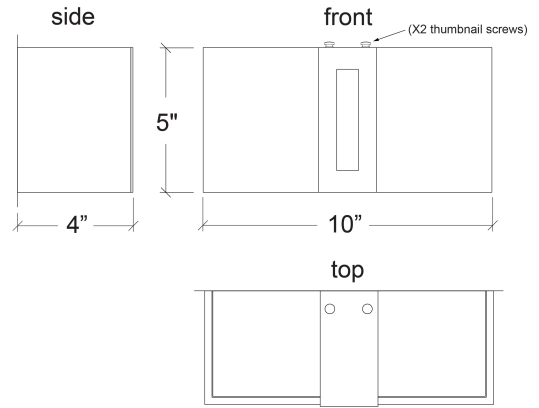

Basics 24525

project name:

project location:

specifier name:

specifier location:

quantity:

fixture type:

modifications:

Base Specs

5"h x 10"w x 4"d

Notes

Basics 24525

standard finish:

- BA - Bronze Age
- BK - Black
- CB - Cast Bronze
- DI - Dark Iron
- NB - New Brass
- SP - Satin Pewter

lampping:

04: 9.38w Integrated LED, 1444 Initial Lumens, 3000K, 90 CRI, 120V-277V, 0-10V Dimming, UL/cUL Dry/Damp

14: 8.4w Integrated LED, 1181 Initial Lumens, 3000K, 90 CRI, 120V, Standard Phase Dimming, UL/cUL Dry/Damp

standard diffuser:

OA - Opal Acrylic

premium diffuser:

- CO - Caramel Onyx
- FA - Faux Alabaster
- TS - Tea Stained
- WS - White Swirl