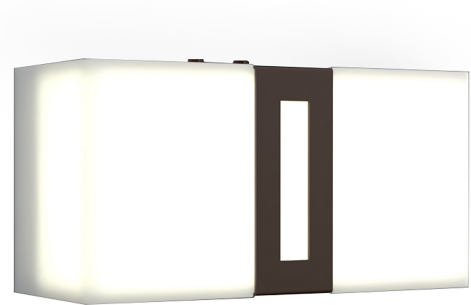

Basics 24525

project name:

project location:

specifier name:

specifier location:

quantity:

fixture type:

modifications:

Base Specs

5"h x 10"w x 4"d

Notes

Basics 24525

standard finish:

- BA - Bronze Age
- BK - Black
- CB - Cast Bronze
- DI - Dark Iron
- NB - New Brass
- SP - Satin Pewter

lampping:

04: 9.38w Integrated LED, 1444 Initial Lumens, 3000K, 90 CRI, 120V-277V, 0-10V Dimming, UL/cUL Dry/Damp

14: 8.4w Integrated LED, 1181 Initial Lumens, 3000K, 90 CRI, 120V, Standard Phase Dimming, UL/cUL Dry/Damp

standard diffuser:

OA - Opal Acrylic

premium diffuser:

- CO - Caramel Onyx
- FA - Faux Alabaster
- TS - Tea Stained
- WS - White Swirl