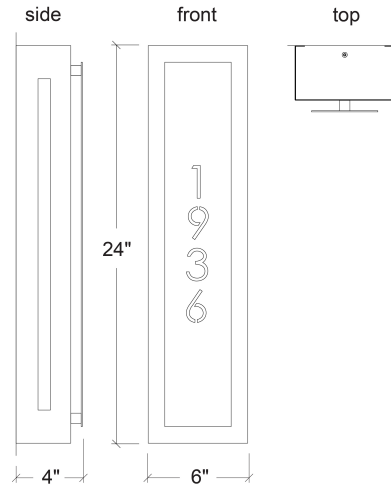

### Base Specs

24"h x 6"w x 4"d  
 Opal Acrylic diffuser  
 Up to 4 custom characters included

### Multiple Sizes Available

23524-14 | 14"h x 6"w x 4"d  
 23524-24 | 24"h x 6"w x 4"d