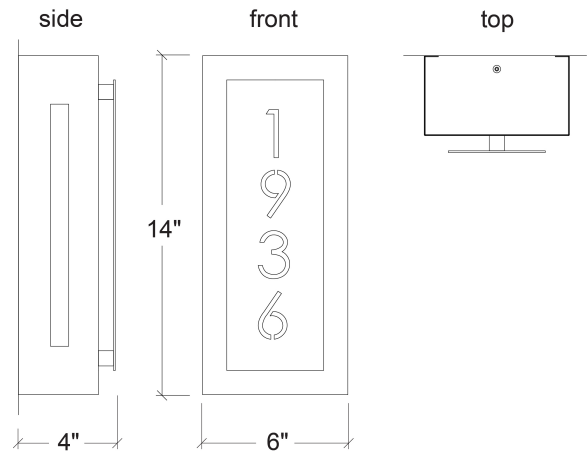

Base Specs

14"h x 6"w x 4"d
 Opal Acrylic diffuser
 Up to 4 custom characters included

Notes

Marine grade primer available — **±\$ Inquire.**
 Custom logos available — **±\$ Inquire.**

Multiple Sizes Available

23524-14 | 14"h x 6"w x 4"d
 23524-24 | 24"h x 6"w x 4"d

Icon 23524-14

standard finish:

BA - Bronze Age
BK - Black
CB - Cast Bronze
DI - Dark Iron
NB - New Brass
SP - Satin Pewter

lamping:

02: 8.4w Integrated LED, 1181 Initial Lumens, 3000K, 90 CRI, 120V, Standard Phase Dimming (120V), or 120-277V, 0-10V Dimming (277V), UL/cUL Wet (120V Or 277V Must Be Specified)