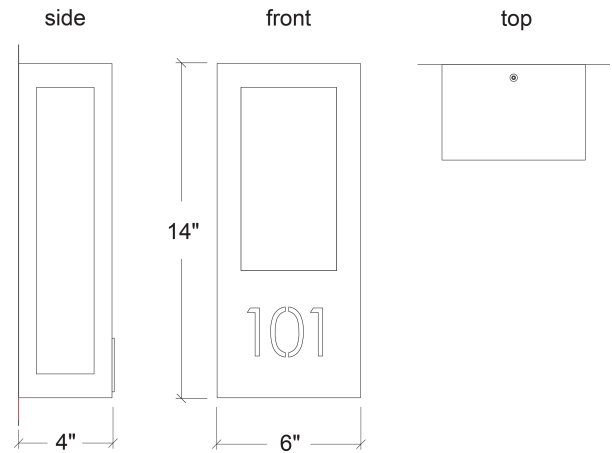

Base Specs

14"h x 6"w x 4"d
 Opal Acrylic Diffuser
 Up to 4 custom characters included

Notes

Available w/ braille and raised number placard — **±\$ Inquire**
 Custom logos available — **±\$ Inquire**
 Marine grade primer available — **±\$ Inquire.**

* example of optional braille and raised character placard. (location, size, and specifics TBD)

Icon 23521

standard finish:

- BA - Bronze Age
- BK - Black
- CB - Cast Bronze
- DI - Dark Iron
- NB - New Brass
- SP - Satin Pewter

14: 8.4w Integrated LED, 1181 Initial Lumens, 3000K, 90 CRI, 120V, Standard Phase Dimming, UL/cUL Dry/Damp

standard diffuser:

- OA - Opal Acrylic